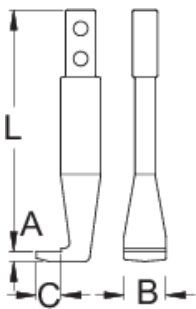

# Arm

681.2/2

## Product features

- material: premium flex chrome vanadium steel
- surface finish: trivalent chrome plated to standard ISO 1456:2009

	Nº	L	A	B	C	
623073	300	142	8,5	25	17	317
623074	400	180	13	40	24	759

\* Images of products are symbolic. All dimensions are in mm, and weight in grams. All listed dimensions may vary in tolerance.