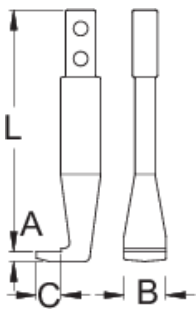

# Arm

681.2/2

## Product features

- material: premium flex chrome vanadium steel
- surface finish: trivalent chrome plated to standard ISO 1456:2009

	Nº	L	A	B	C	
623073	300	142	8,5	25	17	317
623074	400	180	13	40	24	759

\* Images of products are symbolic. All dimensions are in mm, and weight is in grams. All listed dimensions may vary in tolerance.