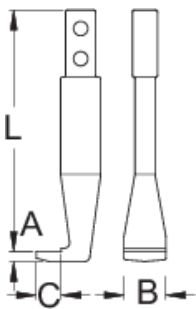

Arm

681.2/2

Profiles

Product features

- material: premium flex chrome vanadium steel
- surface finish: trivalent chrome plated to standard ISO 1456:2009

	Nº	L	A	B	C	
623073	300	142	8,5	25	17	317
623074	400	180	13	40	24	759

* Images of products are symbolic. All dimensions are in mm, and weight in grams. All listed dimensions may vary in tolerance.