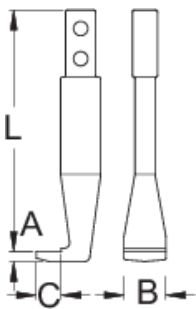

Arm

681.2/2

Profiles

Product features

- material: premium flex chrome vanadium steel
- surface finish: chrome plated to standard ISO 1456:2009

	Nº	L	A	B	C	
623073	300	142	8,5	25	17	317
623074	400	180	13	40	24	759

* Images of products are symbolic. All dimensions are in mm, and weight in grams. All listed dimensions may vary in tolerance.