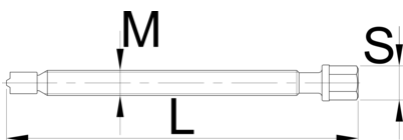

Spindle

680.1/4

프로파일

제품 특징

- material: body from premium flex plus carbon steel, arm from premium chrome vanadium steel
- drop forged, entirely hardened and tempered
- surface finish: blacken

	M	L	S	
623062	M 10 x 1	134	13	76
623063	M 14 x 1,5	195	17	194
623064	M 20 x 2	276	22	484
623065	M 22 x 2	354	24	1274

* Images of products are symbolic. All dimensions are in mm, and weight in grams. All listed dimensions may vary in tolerance.