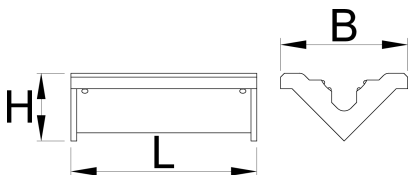

1693.1 클램프 교체용 고무 커버, 2개 세트

1693.11

프로파일

Barcode	L	B	H	Weight
621961	96,5	66	35	168
627266	70	66	35	125

* Images of products are symbolic. All dimensions are in mm, and weight in grams. All listed dimensions may vary in tolerance.