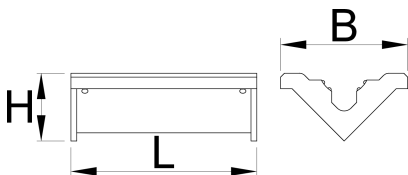

1693.1 클램프 교체용 고무 커버, 2개 세트

1693.11

프로파일

Barcode	L	B	H	Weight
621961	96,5	66	35	168
627266	70	66	35	125

* Images of products are symbolic. All dimensions are in mm, and weight is in grams. All listed dimensions may vary in tolerance.