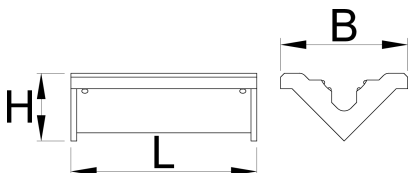

Replaceable rubber covers for clamp 1693.1, 2 pcs set

1693.11

Profiles

	L	B	H	
621961	96,5	66	35	168
627266	70	66	35	125

* Images of products are symbolic. All dimensions are in mm, and weight is in grams. All listed dimensions may vary in tolerance.