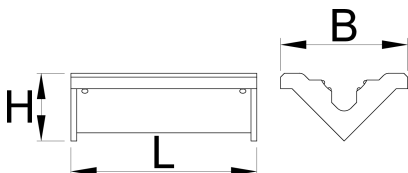

Replaceable rubber covers for clamp 1693.1, 2 pcs set

1693.11

Profiles

	L	B	H	
621961	96,5	66	35	168
627266	70	66	35	125

* Images of products are symbolic. All dimensions are in mm, and weight in grams. All listed dimensions may vary in tolerance.