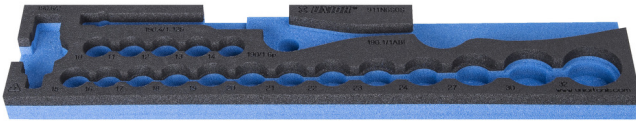

SOS tool tray for sockets for 911

VL911N6SOS

Profiles

Product features

- material: low density polyethylene foam

622693

B

95

L

447

H

30

26

* Images of products are symbolic. All dimensions are in mm, and weight in grams. All listed dimensions may vary in tolerance.