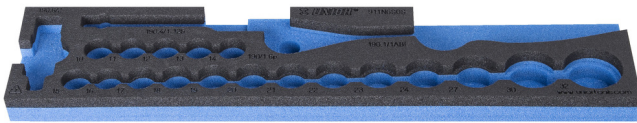

SOS tool tray for sockets for 911

VL911N6SOS

Profiles

Product features

- material: low density polyethylene foam

622693

B

95

L

447

H

30

26

* Images of products are symbolic. All dimensions are in mm, and weight in grams. All listed dimensions may vary in tolerance.