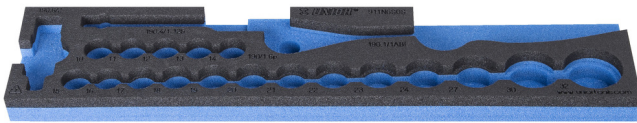

SOS tool tray for sockets for 911

VL911N6SOS

Profiles

Product features

- material: low density polyethylene foam

	B	L	H	
622693	95	447	30	26

* Images of products are symbolic. All dimensions are in mm, and weight in grams. All listed dimensions may vary in tolerance.