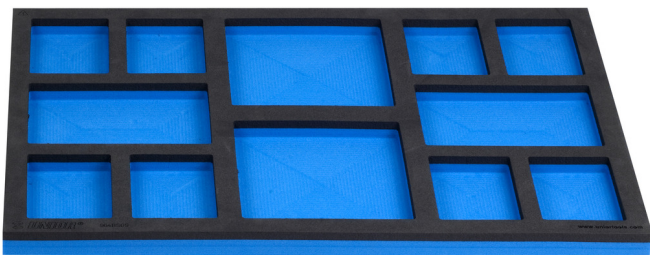

Empty SOS tool tray for 920PLUS, 940E and 940EV

964BSOS

프로파일

제품 특징

- material: low density polyethylene foam
- Tool tray dimension: 564 x 364 x 30 mm
- Compatible with drawers of Eurostyle, Eurovision, Europlus and Hercules (front drawers) line

621897

B

564

L

364

H

30

113