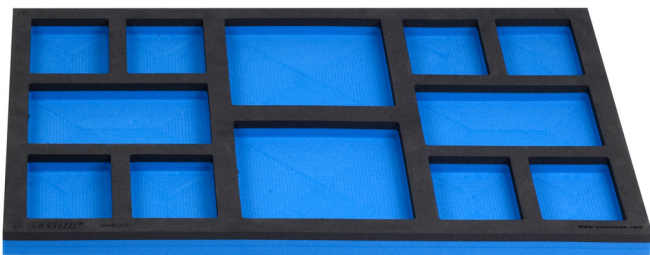

Empty SOS tool tray for 920PLUS, 940E and 940EV

964BSOS

프로파일

제품 특징

- material: low density polyethylene foam
- Tool tray dimension: 564 x 364 x 30 mm
- Compatible with drawers of Eurostyle, Eurovision, Euromotion, Europlus and Hercules (front drawers) line

621897

B

564

L

364

H

30

113