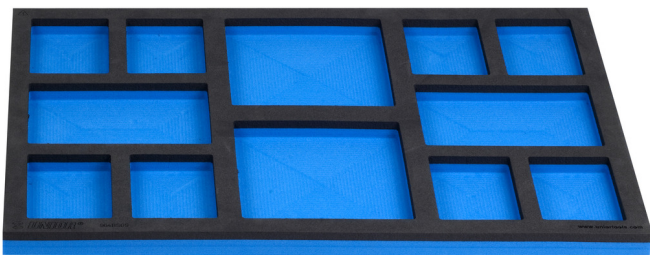

# Empty SOS tool tray for 920PLUS, 940E and 940EV

964BSOS

## 제품 특징

- material: low density polyethylene foam
- Tool tray dimension: 564 x 364 x 30 mm
- Compatible with drawers of Eurostyle, Eurovision, Euromotion, Europlus and Hercules (front drawers) line

621897

B

564

L

364

H

30

113

\* Images of products are symbolic. All dimensions are in mm, and weight in grams. All listed dimensions may vary in tolerance.