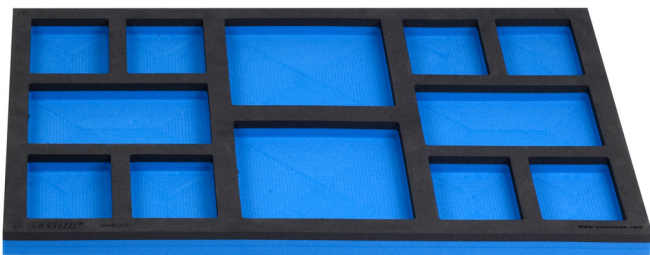

Empty SOS tool tray for 920PLUS, 940E and 940EV

964BSOS

Profiles

Product features

- material: low density polyethylene foam
- Tool tray dimension: 564 x 364 x 30 mm
- Compatible with drawers of Eurostyle, Eurovision, Europlus and Hercules (front drawers) line

621897

B

564

L

364

H

30

113