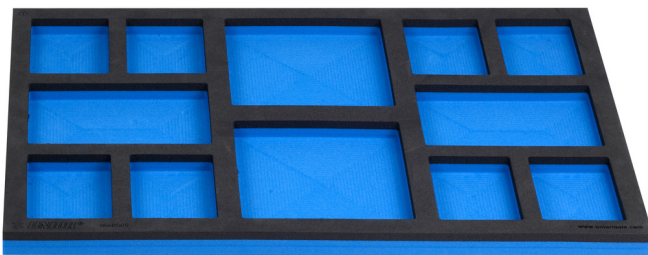

# Empty SOS tool tray for 920PLUS, 940E and 940EV

964BSOS

## Product features

- material: low density polyethylene foam
- Tool tray dimension: 564 x 364 x 30 mm
- Compatible with drawers of Eurostyle, Eurovision, Euromotion, Europlus and Hercules (front drawers) line

621897

B

564

L

364

H

30

113