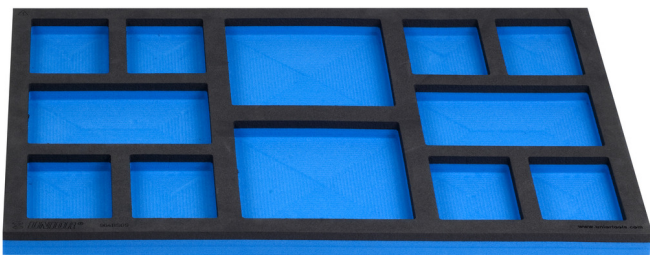

920PLUS, 940E和940EV的SOS泡沫工 具盘

964BSOS

配置文件

产品属性

- 材料：低密度聚乙烯泡沫
- Tool tray dimension: 564 x 364 x 30 mm
- Compatible with drawers of Eurostyle, Eurovision, Euromotion, Europlus and Hercules (front drawers) line

621897

B

564

L

364

H

30

113