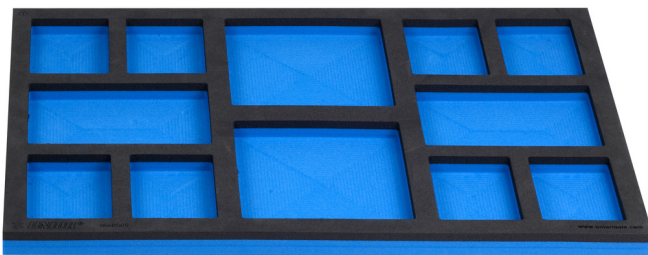

# 920PLUS, 940E和940EV的SOS泡沫工 具盘

964BSOS

## 产品属性

- 材料：低密度聚乙烯泡沫
- Tool tray dimension: 564 x 364 x 30 mm
- Compatible with drawers of Eurostyle, Eurovision, Euromotion, Europlus and Hercules (front drawers) line

621897

B

564

L

364

H