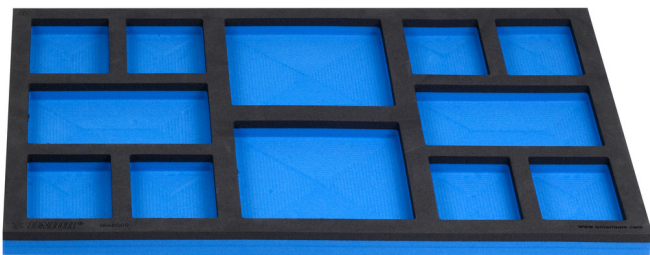

# 920PLUS, 940E和940EV的SOS泡沫工 具盘

964BSOS

## 产品属性

- 材料：低密度聚乙烯泡沫
- Tool tray dimension: 564 x 364 x 30 mm
- Compatible with drawers of Eurostyle, Eurovision, Euromotion, Europlus and Hercules (front drawers) line

621897

B

564

L

364

H