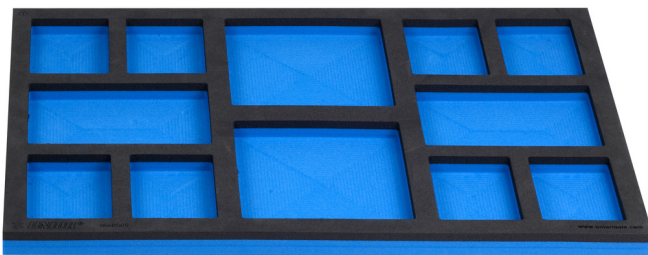

Empty SOS tool tray for 920PLUS, 940E and 940EV

964BSOS

Profielen

Product attributen

- material: low density polyethylene foam
- Tool tray dimension: 564 x 364 x 30 mm
- Compatible with drawers of Eurostyle, Eurovision, Europlus and Hercules (front drawers) line

621897

B

564

L

364

H

30

113