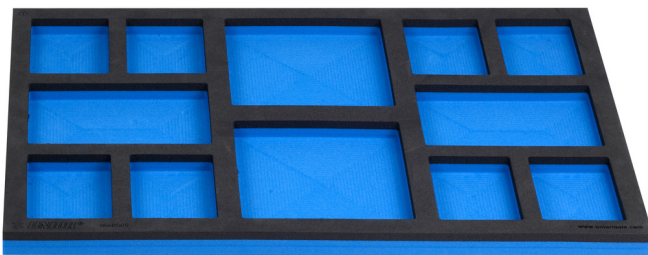

Empty SOS tool tray for 920PLUS, 940E and 940EV

964BSOS

Profielen

Product attributen

- material: low density polyethylene foam
- Tool tray dimension: 564 x 364 x 30 mm
- Compatible with drawers of Eurostyle, Eurovision, Euromotion, Europlus and Hercules (front drawers) line

621897

B

564

L

364

H

30

113