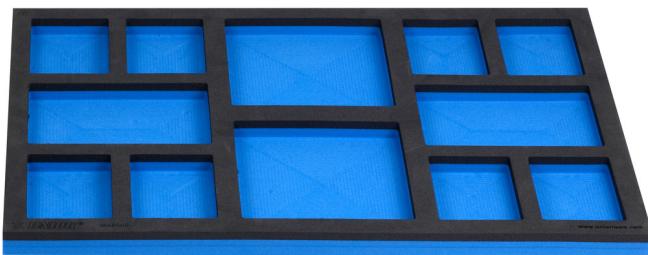

Empty SOS tool tray for 920PLUS, 940E and 940EV

964BSOS

Profiles

Product features

- material: low density polyethylene foam
- Tool tray dimension: 564 x 364 x 30 mm
- Compatible with drawers of Eurostyle, Eurovision, Europlus and Hercules (front drawers) line

621897

B

564

L

364

H

30

113