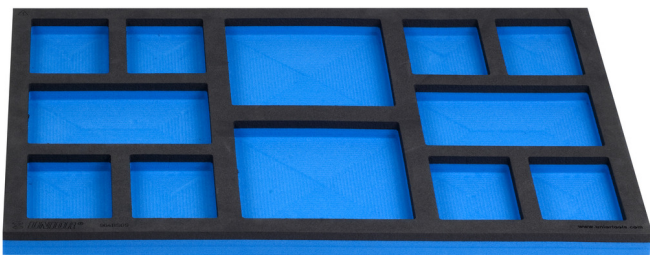

Empty SOS tool tray for 920PLUS, 940E and 940EV

964BSOS

Profiles

Product features

- material: low density polyethylene foam
- Tool tray dimension: 564 x 364 x 30 mm
- Compatible with drawers of Eurostyle, Eurovision, Euromotion, Europlus and Hercules (front drawers) line

621897

B

564

L

364

H

30

113