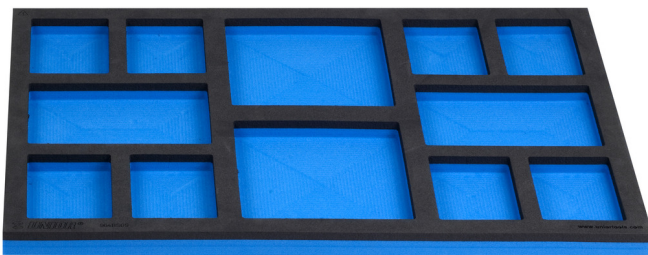

Empty SOS tool tray for 920PLUS, 940E and 940EV

964BSOS

Profiles

Product features

- material: low density polyethylene foam
- Tool tray dimension: 564 x 364 x 30 mm
- Compatible with drawers of Eurostyle, Eurovision, Euromotion, Europlus and Hercules (front drawers) line

621897

B

564

L

364

H

30

113