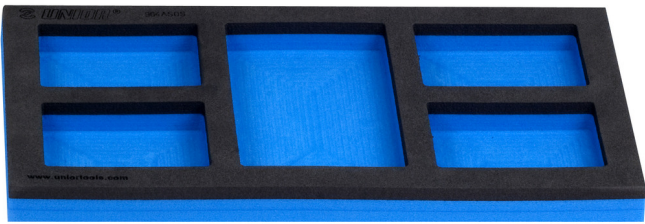

Empty SOS tool tray for 940PLUS, 940EM, 940H, 940E and 940EV

964ASOS

프로파일

제품 특징

- material: low density polyethylene foam
- Tool tray dimension: 188 x 364 x 30 mm
- Compatible with drawers of Eurostyle, Eurovision, Euromotion, Europlus and Hercules (front drawers) line

621896

B

188

L

364

H

30

41