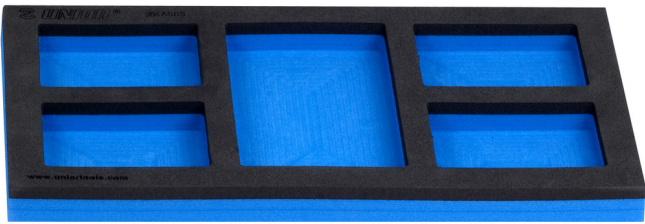

# Empty SOS tool tray for 920PLUS, 940E and 940EV

964ASOS

## 제품 특징

- material: low density polyethylene foam
- Tool tray dimension: 188 x 364 x 30 mm
- Compatible with drawers of Eurostyle, Eurovision, Europlus and Hercules (front drawers) line

621896

B

188

L

364

H