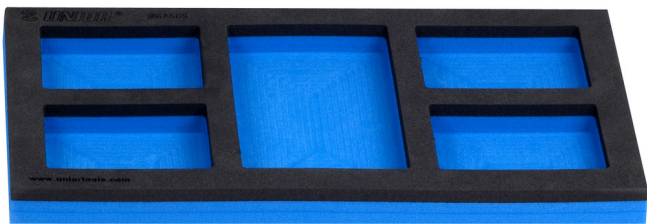

Empty SOS tool tray for 920PLUS, 940E and 940EV

964ASOS

Profiles

Product features

- material: low density polyethylene foam
- Tool tray dimension: 188 x 364 x 30 mm
- Compatible with drawers of Eurostyle, Eurovision, Europlus and Hercules (front drawers) line

621896

B

188

L

364

H

30

41