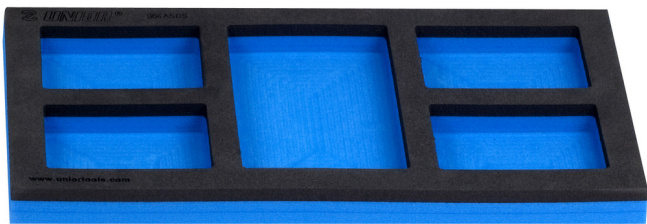

# Empty SOS tool tray for 940PLUS, 940EM, 940H, 940E and 940EV

964ASOS

## Product features

- material: low density polyethylene foam
- Tool tray dimension: 188 x 364 x 30 mm
- Compatible with drawers of Eurostyle, Eurovision, Euromotion, Europlus and Hercules (front drawers) line