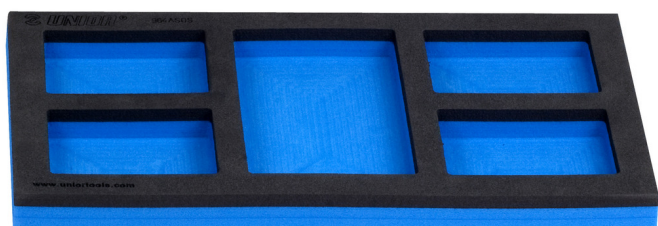

# Empty SOS tool tray for 920PLUS, 940E and 940EV

964ASOS

## Product attributes

- material: low density polyethylene foam
- Tool tray dimension: 188 x 364 x 30 mm
- Compatible with drawers of Eurostyle, Eurovision, Europlus and Hercules (front drawers) line

621896

B

188

L

364

H

30

UnitWeight

1