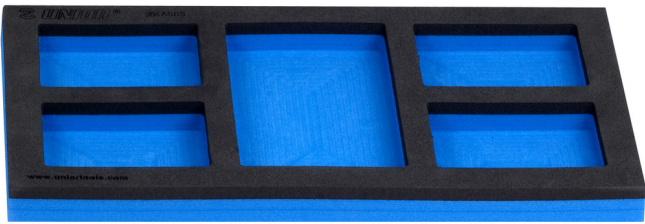

920PLUS、940E和940EV的空SOS工具托盘

964ASOS

配置文件

产品属性

- 材料：低密度聚乙烯泡沫
- Tool tray dimension: 188 x 364 x 30 mm
- Compatible with drawers of Eurostyle, Eurovision, Europlus and Hercules (front drawers) line

621896

B

188

L

364

H

30

41

* Images of products are symbolic. All dimensions are in mm, and weight in grams. All listed dimensions may vary in tolerance.