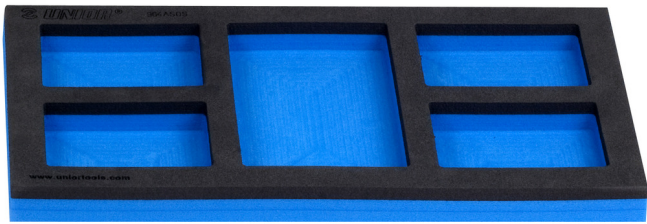

# 920PLUS、940E和940EV的空SOS工具托盘

964ASOS

## 产品属性

- 材料：低密度聚乙烯泡沫
- Tool tray dimension: 188 x 364 x 30 mm
- Compatible with drawers of Eurostyle, Eurovision, Euromotion, Europlus and Hercules (front drawers) line

621896

B

188

L

364

H