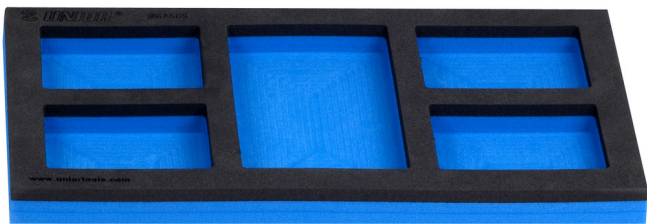

Empty SOS tool tray for 940PLUS, 940EM, 940H, 940E and 940EV

964ASOS

Profielen

Product attributen

- material: low density polyethylene foam
- Tool tray dimension: 188 x 364 x 30 mm
- Compatible with drawers of Eurostyle, Eurovision, Euromotion, Europlus and Hercules (front drawers) line

621896

B

188

L

364

H

30

41