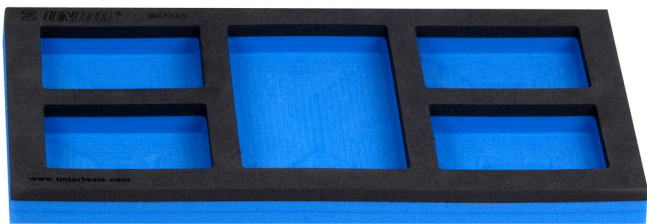

# Empty SOS tool tray for 940PLUS, 940EM, 940H, 940E and 940EV

964ASOS

## Product attributen

- material: low density polyethylene foam
- Tool tray dimension: 188 x 364 x 30 mm
- Compatible with drawers of Eurostyle, Eurovision, Euromotion, Europlus and Hercules (front drawers) line