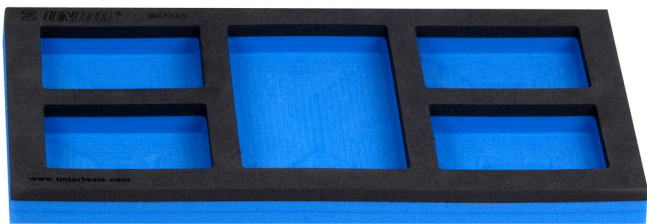

# Empty SOS tool tray for 920PLUS, 940E and 940EV

964ASOS

## Product attributen

- material: low density polyethylene foam
- Tool tray dimension: 188 x 364 x 30 mm
- Compatible with drawers of Eurostyle, Eurovision, Europlus and Hercules (front drawers) line

621896