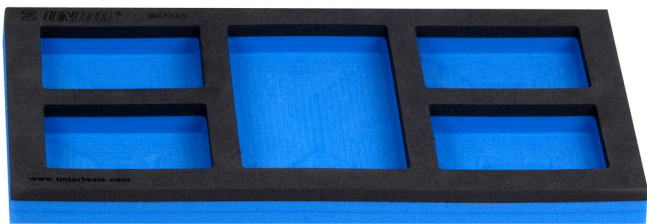

Empty SOS tool tray for 940PLUS, 940EM, 940H, 940E and 940EV

964ASOS

Profiles

Product features

- material: low density polyethylene foam
- Tool tray dimension: 188 x 364 x 30 mm
- Compatible with drawers of Eurostyle, Eurovision, Euromotion, Europlus and Hercules (front drawers) line

621896

B

188

L

364

H

30

41