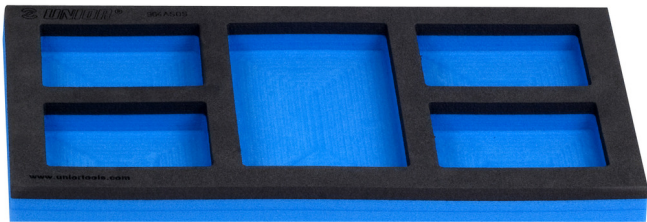

Empty SOS tool tray for 940PLUS, 940EM, 940H, 940E and 940EV

964ASOS

Profiles

Product features

- material: low density polyethylene foam
- Tool tray dimension: 188 x 364 x 30 mm
- Compatible with drawers of Eurostyle, Eurovision, Euromotion, Europlus and Hercules (front drawers) line

621896

B

188

L

364

H

30

41