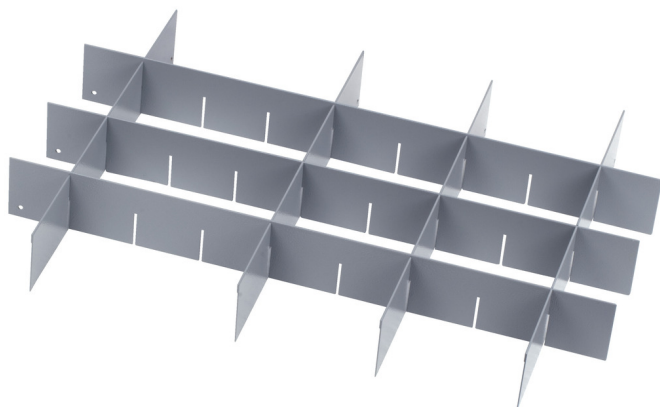

Partitions set for small drawer 940E and 940EV

940ES3A

Profiles

[./\(eng/support/warranty\)](https://uniortools.com/eng/support/warranty)

Product features

- material: premium sheet metal
- possibility to fit with tool carriage Eurostyle and Eurovision