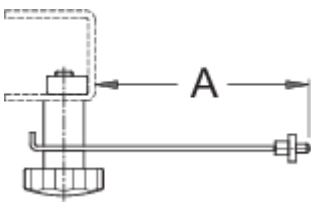

Rim caliper for 1688

1688.2

Profiles

Product features

- Spare part for 1688 wheel centering stand for home use.

621616

A

96

74

* Images of products are symbolic. All dimensions are in mm, and weight in grams. All listed dimensions may vary in tolerance.