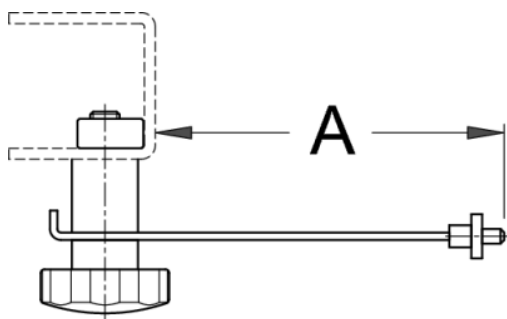

# Rim caliper for 1688

1688.2

## Product attributes

- Spare part for 1688 wheel centering stand for home use.

621616

A

96

74

Retail packaging

	MB	MC	MA		ean	cat.nr.	Packaging
621616	80	35,5	205	144	3838909216164	15	Cardboard card with a PVC sleeve