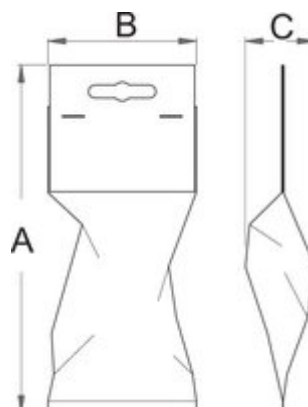

## Product attributes

- Spare part for 1688 wheel centering stand for home use.

621616

A

96

74

Retail packaging

	MB	MC	MA		ean	cat.nr.	Packaging
621616	80	35,5	205	144	3838909216164	15	Cardboard card with a PVC sleeve