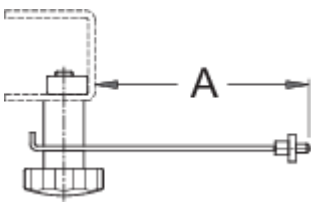

1688用的轮圈卡尺

1688.2

配置文件

产品属性

- 家庭式调圈台配件

621616

A

96

74

* Images of products are symbolic. All dimensions are in mm, and weight in grams. All listed dimensions may vary in tolerance.