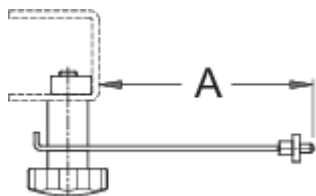

Rim caliper for 1688

1688.2

Profielen

[\(/be/support/warranty\)](#).

Product attributen

- Spare part for 1688 wheel centering stand for home use.

621616

A