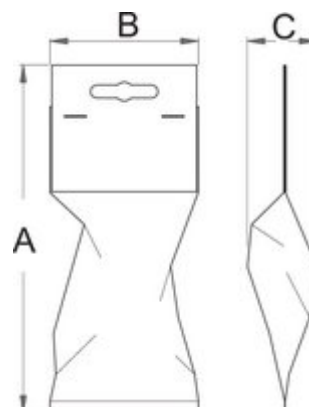

Retail verpakking

MB

MC

MA

ean

cat.nr.

Packaging