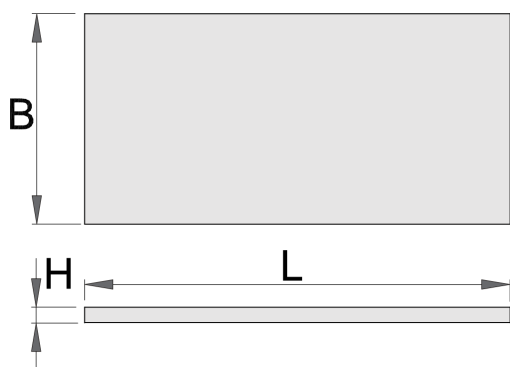

# Additional shelf for 949.1

949.3

## Product attributen

- coated with eco colour of Qualicoat quality standard
- material: premium PLUS sheet metal

622674

L

689

B

597

H