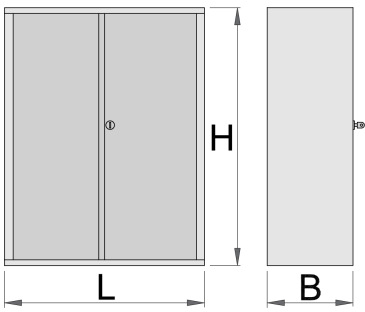

Tool cabinet

949.1

Profiles

Product features

- material: premium PLUS sheet metal
- locking with keylock and folding key
- lock with key included also foam keyring
- coated with eco colour of Qualicoat quality standard
- is part of 949

* Images of products are symbolic. All dimensions are in mm, and weight is in grams. All listed dimensions may vary in tolerance.