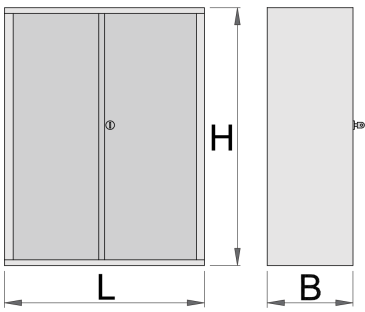

Tool cabinet

949.1

Profiles

Product features

- material: premium PLUS sheet metal
- locking with keylock and folding key
- lock with key included also foam keyring
- coated with eco colour of Qualicoat quality standard
- is part of 949

	L	B	H	
622672	695	660	1023	48800

* Images of products are symbolic. All dimensions are in mm, and weight in grams. All listed dimensions may vary in tolerance.