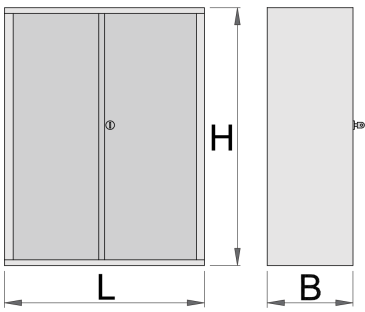

## 产品属性

- 材料:金属板材
- 锁紧装置
- lock with key included also foam keyring
- 环保无铅镉涂层
- 949的一部分

	<b>L</b>	<b>B</b>	<b>H</b>	
622672	695	660	1023	48800

\* Images of products are symbolic. All dimensions are in mm, and weight in grams. All listed dimensions may vary in tolerance.