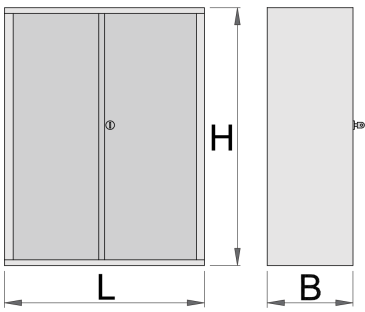

L	B	H	
622672	695	660	1023	48800

* Images of products are symbolic. All dimensions are in mm, and weight in grams. All listed dimensions may vary in tolerance.