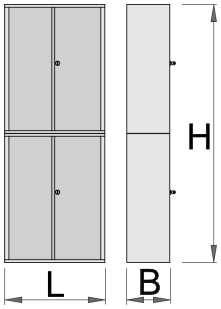

工具柜

949

配置文件

产品属性

- 材料:金属板材

- 锁紧装置
- lock with key included also foam keyring
- 滚珠轴承滑轨抽屉
- 环保无铅镉涂层

	L	B	H	
622671	695	660	2030	135000

* Images of products are symbolic. All dimensions are in mm, and weight in grams. All listed dimensions may vary in tolerance.