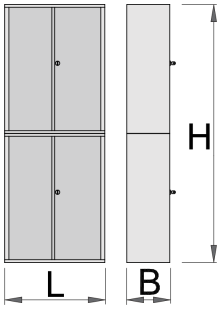

工具柜

949

配置文件

产品属性

- 材料:金属板材

- 锁紧装置
- lock with key included also foam keyring
- 滚珠轴承滑轨抽屉
- 环保无铅镉涂层

	L	B	H	
622671	695	660	2030	135000

* Images of products are symbolic. All dimensions are in mm, and weight is in grams. All listed dimensions may vary in tolerance.