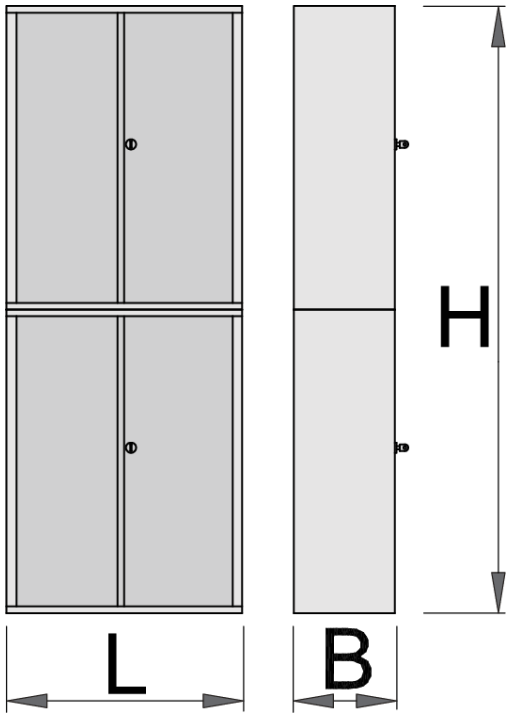

Tool cabinet

949

Profielen

[\(/be/support/warranty\)](#).

Product attributen

- material: premium PLUS sheet metal
- locking with keylock and folding key
- lock with key included also foam keyring
- drawers with ball-bearing slides
- coated with eco colour of Qualicoat quality standard

	L	B	H	
622671	695	660	2030	135000

Retail verpakking

	MA	MB	MC	
622671	695	2030	660	135000

Transport verpakking

		TA	TB	TC	
622671	1	730	765	1065	135000

Onderdelen

Additional shelf for 949.1