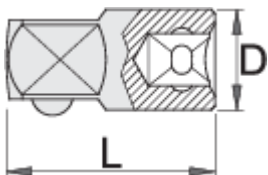

Adaptor 3/8"

238.7/1

Profiles

Product features

- material: premium flex chrome vanadium steel
- drop forged, entirely hardened and tempered
- surface finish: trivalent chrome plated according to ISO 1456:2009
- polished head
- made according to standard ISO 3316
- code 605345 do not have polished heads

				
605345	3/8" - 1/2"	17	38	38
607977	3/8" - 1/4"	16.5	28	20

* Images of products are symbolic. All dimensions are in mm, and weight in grams. All listed dimensions may vary in tolerance.