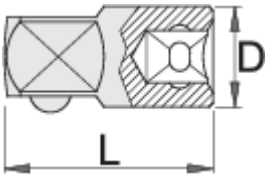

3/8" 转接头

238.7/1

配置文件

产品属性

- 材料：铬钒钢
- 落锻，完全淬火与回火
- 表面处理：根据ISO 1456:2009标准镀铬
- 头部抛光
- 根据ISO3316标准生产
- 605345非抛光头

|  |  | D | L |  |
|--|---|------|----|---|
| 605345 | 3/8" - 1/2" | 17 | 38 | 38 |
| 607977 | 3/8" - 1/4" | 16.5 | 28 | 20 |

* Images of products are symbolic. All dimensions are in mm, and weight in grams. All listed dimensions may vary in tolerance.