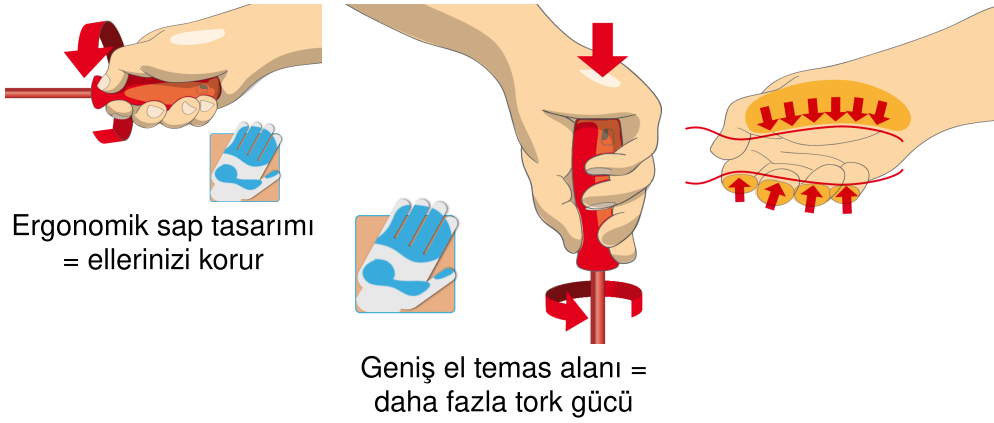

Product name	SKU	Article	Dimensions	Quantity
SOS alet tepesinde izoleli yıldız tornavida VDETBI takımı	621802	964VDE8B	-	8
izoleli süngülü yıldız (PH) tornavida, VDE TBI		613VDETBI	PH0x60, PH1x80, PH2x100, PH3x150	4
izoleli süngülü ikili yıldız (PZ) tornavida, VDE TBI		623VDETBI	PZ0x60, PZ1x80, PZ2x100, PZ3x150	4
964VDE8B için SOS alet tepesi		VL964VDE8B	188x364x30	1

* Ürünlerin resimleri semboliktir. Bütün boyutlar mm ve ağırlık gram cinsindedir.

Usage (pictures)

Safety tips

- VDE tools that have several parts, have to be assembled correctly before use.
- When working with VDE tools avoid contact with water.

- Don't use tools that shows sign of wear and have the second layer of plastic visible.