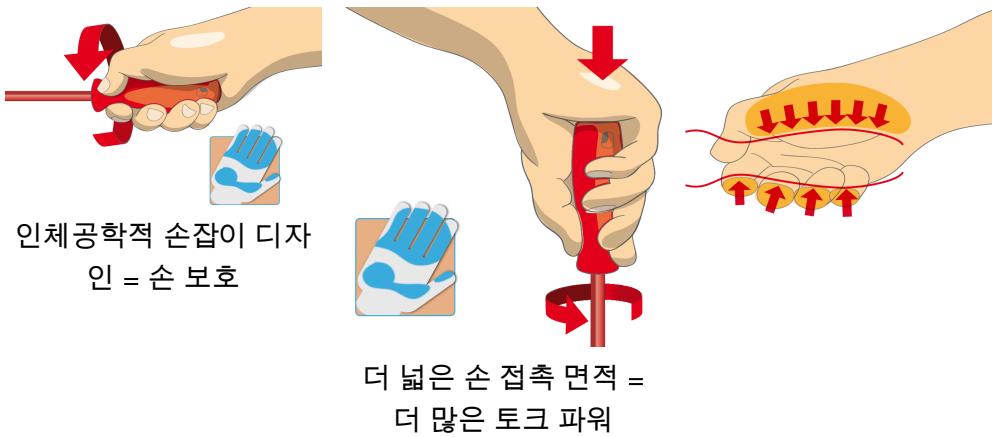

제품명	SKU	Article	직경	수량
→	621802	964VDE8B	-	8
Crosstip (PH) screwdriver with insulated blade, VDE TBI		613VDEETBI	PH0x60, PH1x80, PH2x100, PH3x150	4
Double-crosstip (PZ) screwdriver with insulated blade, VDE TBI		623VDEETBI	PZ0x60, PZ1x80, PZ2x100, PZ3x150	4
SOS tool tray for 964VDE8B		VL964VDE8B	188x364x30	1

* Images of products are symbolic. All dimensions are in mm, and weight is in grams. All listed dimensions may vary in tolerance.

사용법 (사진)

안전 수칙

- 여러 파트가 있는 VDE 공구는 사용하기 전에 올바르게 조립해야 합니다.
- VDE 공구로 작업할 때 물과의 접촉을 피하십시오.

- 마모 흔적이 있고 두 번째 플라스틱 층이 보이는 공구를 사용하지 마십시오.