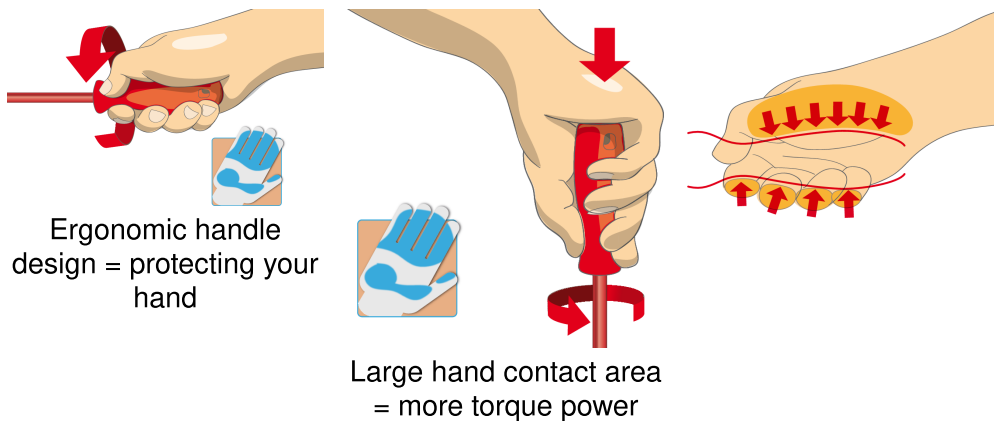

Nom du produit	SKU	Article	Dimensions	Quantité
Jeu de 8 tournevis isolés VDE 1000V TBI Pozidriv et Phillips en module SOS	621802	964VDE8B	-	8
Tournevis isolé VDE 1000V TBI pour vis à empreinte PHILLIPS		613VDEETBI	PH0x60, PH1x80, PH2x100, PH3x150	4
Tournevis isolé VDE 1000V TBI pour vis à empreinte POZIDRIV		623VDEETBI	PZ0x60, PZ1x80, PZ2x100, PZ3x150	4
Module mousse SOS vide pour 964VDE8B		VL964VDE8B	188x364x30	1

* Les images des produits ne sont pas contractuelles. Toutes les dimensions sont en mm, les poids en grammes.

Utilisation (pictures)

Safety tips

- VDE tools that have several parts, have to be assembled correctly before use.
- When working with VDE tools avoid contact with water.

- Don't use tools that shows sign of wear and have the second layer of plastic visible.