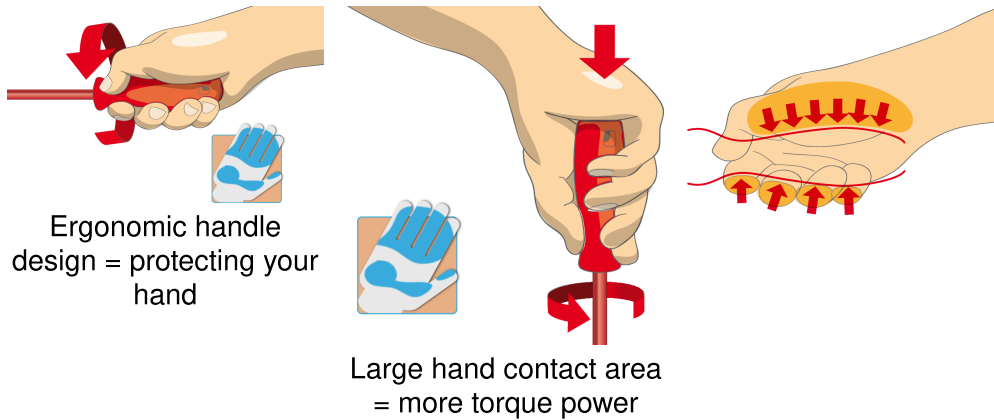

## Le jeu comprend :

- 4x crosstip (PH) screwdriver with insulated blade, VDE TBI (article 613VDEETBI) dim. PH 0x60, PH 1x80, PH 2x100, PH 3x150
- 4x double-crosstip (PZ) screwdriver with insulated blade, VDE TBI (article 623VDEETBI) dim. PZ 0x60, PZ 1x80, PZ 2x100, PZ 3x150