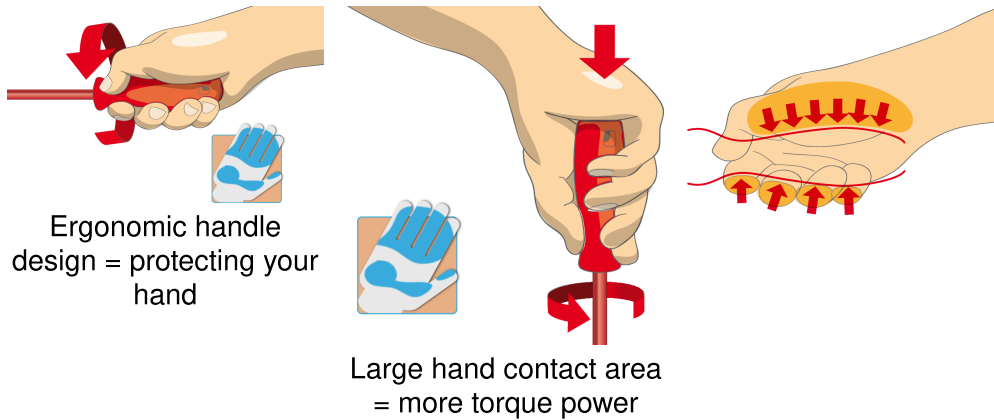

Nom du produit	SKU	Article	Dimensions	Quantité
Jeu de 8 tournevis isolés VDE 1000V TBI Pozidriv et Phillips en module SOS	621802	964VDE8B	-	8
Tournevis isolé VDE 1000V TBI pour vis à empreinte PHILLIPS		613VDEETBI	PH0x60, PH1x80, PH2x100, PH3x150	4
Tournevis isolé VDE 1000V TBI pour vis à empreinte POZIDRIV		623VDEETBI	PZ0x60, PZ1x80, PZ2x100, PZ3x150	4
Module mousse SOS vide pour 964VDE8B		VL964VDE8B	188x364x30	1

* Les images des produits ne sont pas contractuelles. Toutes les dimensions sont en mm, les poids en grammes.

Utilisation (pictures)

Safety tips

- VDE tools that have several parts, have to be assembled correctly before use.
- When working with VDE tools avoid contact with water.

- Don't use tools that shows sign of wear and have the second layer of plastic visible.