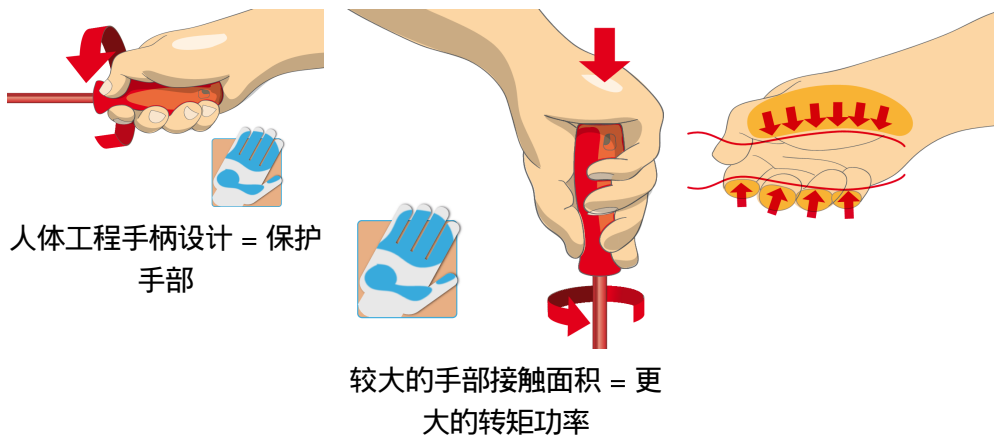

产品名称	SKU	文章	尺寸	数量
SOS工具托盘装VDE TBI绝缘十字螺丝刀套装	621802	964VDE8B	-	8
VDE TBI 绝缘十字(PH)螺丝刀		613VDE TBI	PH0x60, PH1x80, PH2x100, PH3x150	4
VDE TBI 绝缘两用十字(PH)螺丝刀		623VDE TBI	PZ0x60, PZ1x80, PZ2x100, PZ3x150	4
964VDE8B的SOS工具托盘		VL964VDE8B	188x364x30	1

* Images of products are symbolic. All dimensions are in mm, and weight in grams. All listed dimensions may vary in tolerance.

用途 (pictures)

Safety tips

- VDE tools that have several parts, have to be assembled correctly before use.
- When working with VDE tools avoid contact with water.

- Don't use tools that shows sign of wear and have the second layer of plastic visible.