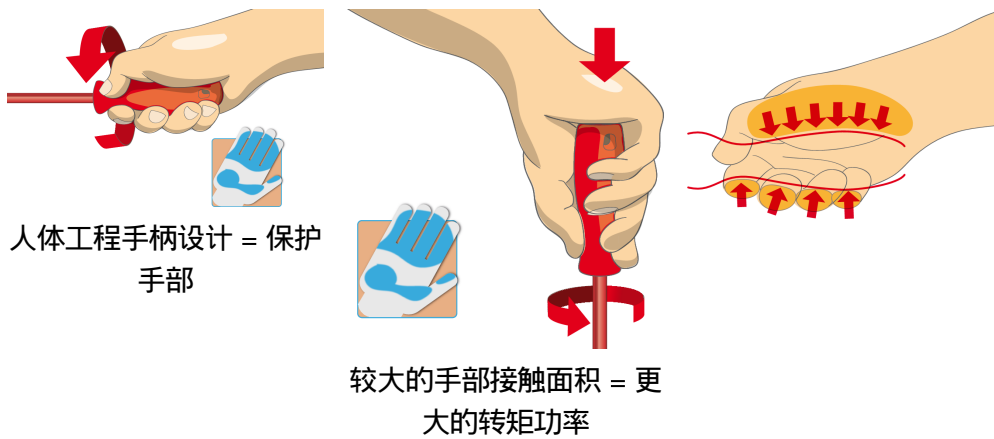

产品名称	SKU	文章	尺寸	数量
SOS工具托盘装VDE TBI绝缘十字螺丝刀套装	621802	964VDE8B	-	8
VDE TBI 绝缘十字(PH)螺丝刀		613VDE TBI	PH0x60, PH1x80, PH2x100, PH3x150	4
VDE TBI 绝缘两用十字(PH)螺丝刀		623VDE TBI	PZ0x60, PZ1x80, PZ2x100, PZ3x150	4
964VDE8B的SOS工具托盘		VL964VDE8B	188x364x30	1

* Images of products are symbolic. All dimensions are in mm, and weight is in grams. All listed dimensions may vary in tolerance.

用途 (pictures)

Safety tips

- VDE tools that have several parts, have to be assembled correctly before use.
- When working with VDE tools avoid contact with water.

- Don't use tools that shows sign of wear and have the second layer of plastic visible.