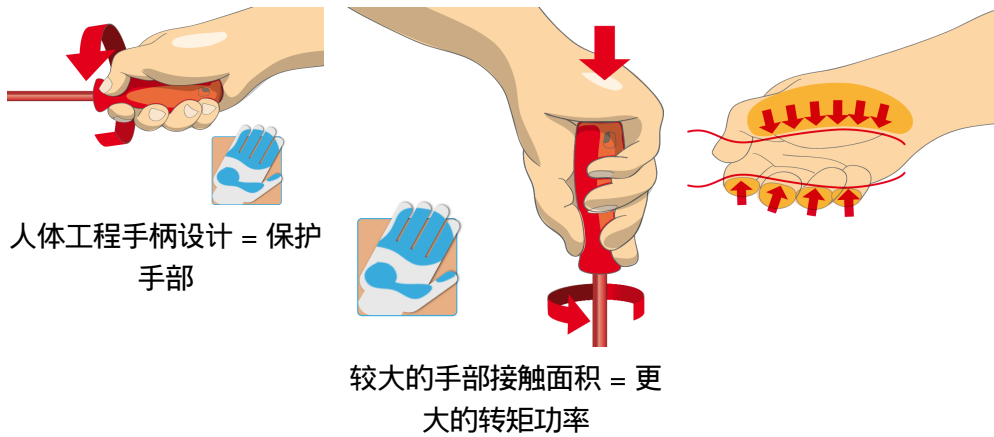

产品名称	SKU	文章	尺寸	数量
SOS工具托盘装VDE TBI绝缘十字螺丝刀套装	621802	964VDE8B	-	8
VDE TBI 绝缘十字(PH)螺丝刀		613VDE TBI	PH0x60, PH1x80, PH2x100, PH3x150	4
VDE TBI 绝缘两用十字(PH)螺丝刀		623VDE TBI	PZ0x60, PZ1x80, PZ2x100, PZ3x150	4
964VDE8B的SOS工具托盘		VL964VDE8B	188x364x30	1

* Images of products are symbolic. All dimensions are in mm, and weight in grams. All listed dimensions may vary in tolerance.

用途 (pictures)

Safety tips

- VDE tools that have several parts, have to be assembled correctly before use.
- When working with VDE tools avoid contact with water.

- Don't use tools that shows sign of wear and have the second layer of plastic visible.