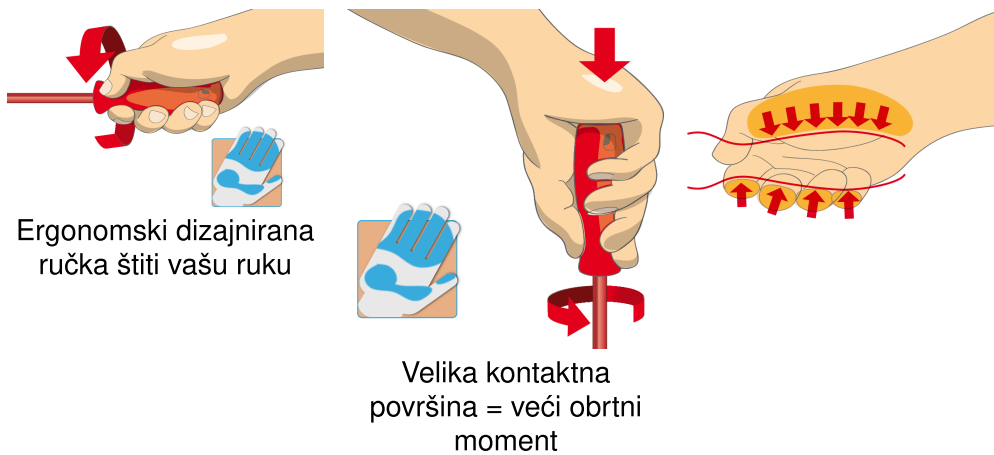

Ime proizvoda	SKU	Članak	Dimenzije	Količina
Izvijači križni s VDE TBI ručkom (PH i PZ) u SOS uložku	621802	964VDE8B	-	8
Izvijač križni (PH) VDE, TBI		613VDE TBI	PH0x60, PH1x80, PH2x100, PH3x150	4
Izvijač križni (PZ) VDE TBI		623VDE TBI	PZ0x60, PZ1x80, PZ2x100, PZ3x150	4
SOS uložak za 964VDE8B		VL964VDE8B	188x364x30	1

* Slike proizvoda su simbolične. Sve dimenzije su u mm, masa je u g.

Upotreba (pictures)

Safety tips

- VDE tools that have several parts, have to be assembled correctly before use.
- When working with VDE tools avoid contact with water.

- Don't use tools that shows sign of wear and have the second layer of plastic visible.