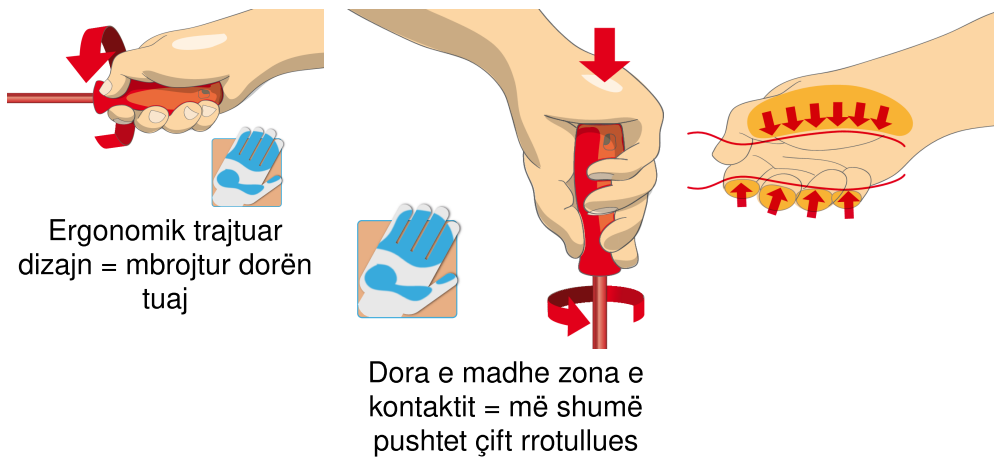

Product name	SKU	Article	Dimensions	Quantity
Bëje I kryqëzor kaçavidë e izoluar VDETBI në SOS mjet tabaka	621802	964VDE8B	-	8
Kryqëzor (PH) kaçavidë me teh izoluar, VDE TBI		613VDETBI	PH0x60, PH1x80, PH2x100, PH3x150	4
Me dykryqëzor (PZ) kaçavidë me teh izoluar, VDE TBI		623VDETBI	PZ0x60, PZ1x80, PZ2x100, PZ3x150	4
SOS mjet tabaka për 964VDE8B		VL964VDE8B	188x364x30	1

* Imazhet e produkteve janë simbolike. Të gjitha dimensionet janë në mm, pesha në gram.

Usage (pictures)

Safety tips

- VDE tools that have several parts, have to be assembled correctly before use.
- When working with VDE tools avoid contact with water.

- Don't use tools that shows sign of wear and have the second layer of plastic visible.