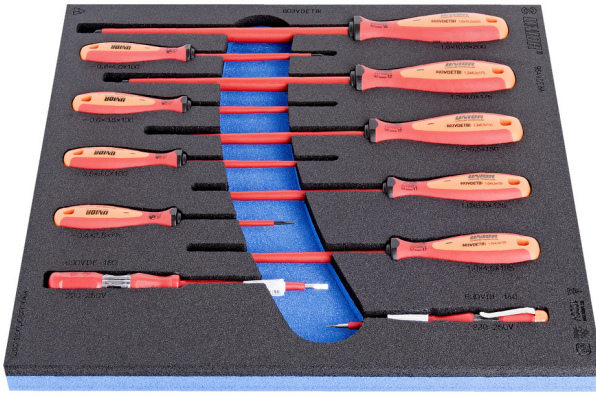

# SOS alet tepesinde izoleli düz tornavida VDETBI takımı

964VDE8A

## Product features

- Tool tray dimension: 374 x 364 x 30 mm
- Compatible with drawers of Eurostyle, Eurovision, Europlus and Hercules (front drawers) line

## Set includes:

- 9x VDETBI electrician's screwdriver with insulated blade (article 603VDETBI) dim. 0.4x2.5x75, 0.5x3.0x100, 0.6x3.5x100, 0.8x4.0x100, 1.0x4.5x125, 1.0x5.5x125, 1.2x6.5x150, 1.2x8.0x175, 1.6x10.0x200
- 2x voltage tester 220 - 250 V (article 630VDE) dim. 0.5x3.0x140, 0.6x3.5x180

Product name	SKU	Article	Dimensions	Quantity
SOS alet tepeesinde izoleli düz tornavida VDETBI takımı	621800	964VDE8A	-	11
izoleli süngülü elektrikçi tip tornavida, VDE TBI		603VDETBI	0.4 x 2.5x75, 0.5 x 3.0x100, 0.6 x 3.5x100, 0.8 x 4.0x100, 1.0 x 4.5x125, 1.0 x 5.5x125, 1.2 x 6.5x150, 1.2 x 8.0x175, 1.6 x 10.0x200	9
Kontrol kalemi 220 - 250 V		630VDE	0.5 x 3.0x140, 0.6 x 3.5x180	2
964VDE8A için SOS alet tepeesi		VL964VDE8A	374x364x30	1