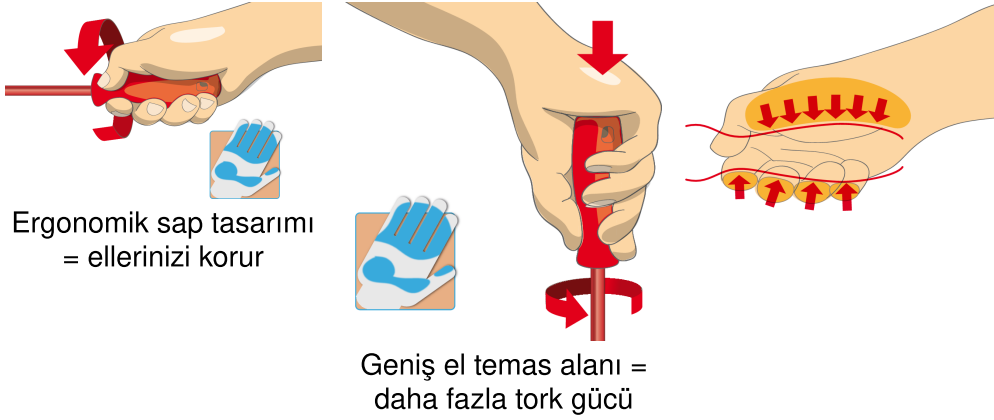

Product name	SKU	Article	Dimensions	Quantity
SOS alet tepeesinde izoleli düz tornavida VDETBI takımı	621800	964VDE8A	-	11
izoleli süngülü elektrikçi tip tornavida, VDE TBI		603VDETBI	0.4 x 2.5x75, 0.5 x 3.0x100, 0.6 x 3.5x100, 0.8 x 4.0x100, 1.0 x 4.5x125, 1.0 x 5.5x125, 1.2 x 6.5x150, 1.2 x 8.0x175, 1.6 x 10.0x200	9
Kontrol kalemi 220 - 250 V		630VDE	0.5 x 3.0x140, 0.6 x 3.5x180	2
964VDE8A için SOS alet tepeesi		VL964VDE8A	374x364x30	1

* Ürünlerin resimleri semboliktir. Bütün boyutlar mm ve ağırlık gram cinsindedir.

Usage (pictures)

Safety tips

- VDE tools that have several parts, have to be assembled correctly before use.
- When working with VDE tools avoid contact with water.

- Don't use tools that shows sign of wear and have the second layer of plastic visible.