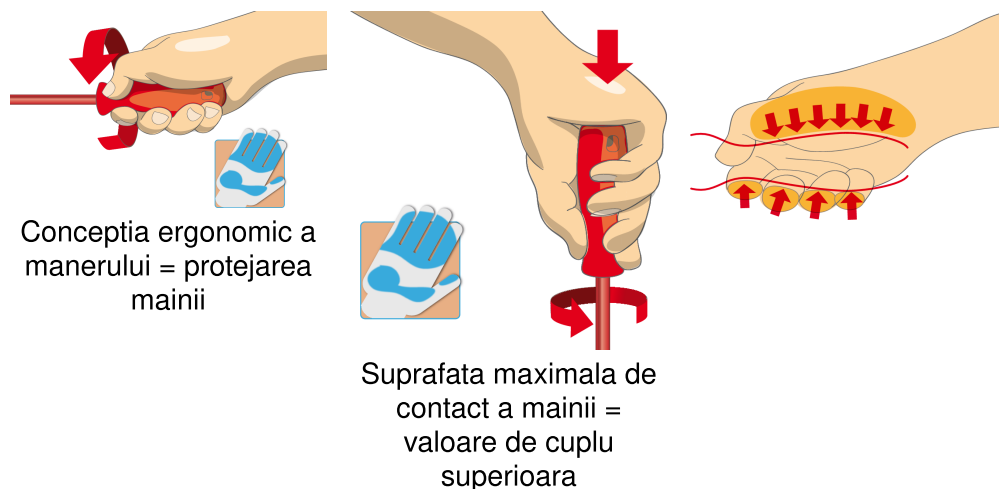

Denumirea Produsului	SKU	Articol	Dimensiuni	Cantitate
Set de surubelnite drepte izolate la 1000 V VDETBI in modul SOS	621800	964VDE8A	-	11
Surubelnita de electrician VDE TBI cu lama izolata		603VDETBI	0.4 x 2.5x75, 0.5 x 3.0x100, 0.6 x 3.5x100, 0.8 x 4.0x100, 1.0 x 4.5x125, 1.0 x 5.5x125, 1.2 x 6.5x150, 1.2 x 8.0x175, 1.6 x 10.0x200	9
Surubelnita detectoare 220-250 V		630VDE	0.5 x 3.0x140, 0.6 x 3.5x180	2
Modul SOS pentru 964VDE8A		VL964VDE8A	374x364x30	1

* Imaginea produsului este simbolica. Toate dimensiunile sunt exprimate în mm, greutatea în grame.

0 (pictures)

Safety tips

- VDE tools that have several parts, have to be assembled correctly before use.
- When working with VDE tools avoid contact with water.

- Don't use tools that shows sign of wear and have the second layer of plastic visible.