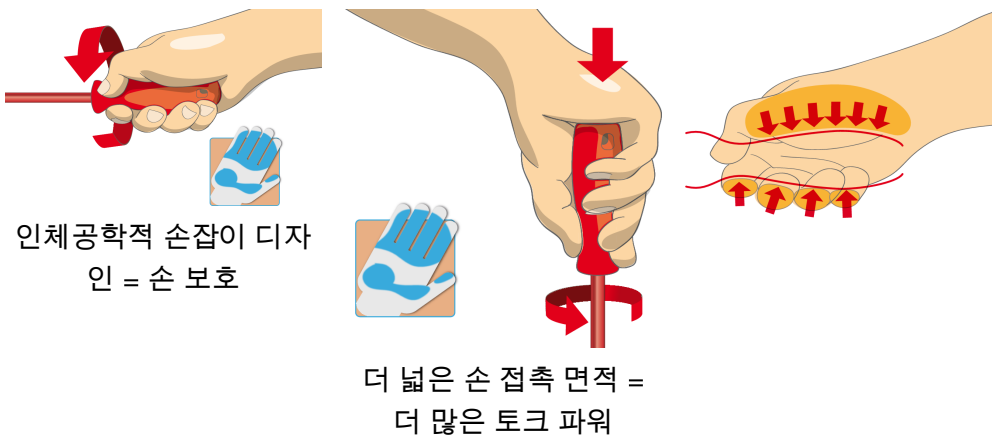

제품명	SKU	Article	직경	수량
Set of insulated flat screwdriver VDETBI in SOS tool tray	621800	964VDE8A	-	11
Electrician's screwdriver with insulated blade, VDE TBI		603VDETBI	0.4 x 2.5x75, 0.5 x 3.0x100, 0.6 x 3.5x100, 0.8 x 4.0x100, 1.0 x 4.5x125, 1.0 x 5.5x125, 1.2 x 6.5x150, 1.2 x 8.0x175, 1.6 x 10.0x200	9
Voltage tester 220 - 250 V		630VDE	0.5 x 3.0x140, 0.6 x 3.5x180	2
SOS tool tray for 964VDE8A		VL964VDE8A	374x364x30	1

* Images of products are symbolic. All dimensions are in mm, and weight in grams. All listed dimensions may vary in tolerance.

사용법 (사진)

안전 수칙

- 여러 파트가 있는 VDE 공구는 사용하기 전에 올바르게 조립해야 합니다.
- VDE 공구로 작업할 때 물과의 접촉을 피하십시오.

- 마모 흔적이 있고 두 번째 플라스틱 층이 보이는 공구를 사용하지 마십시오.