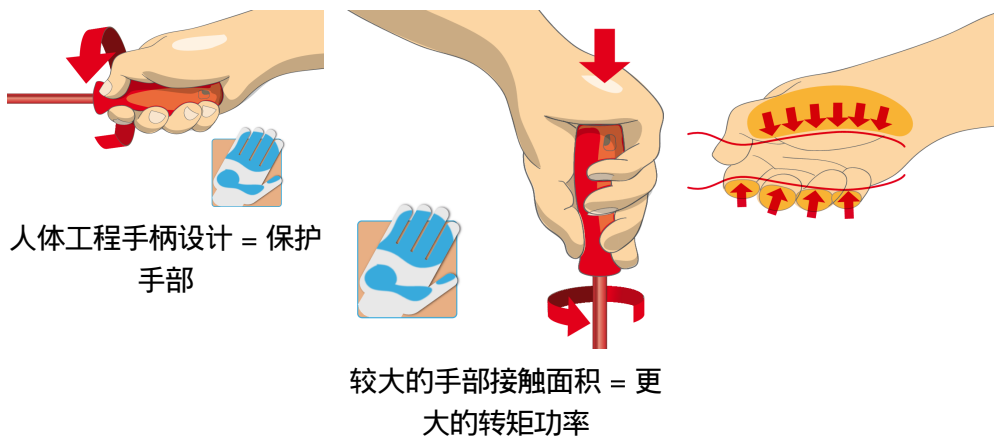

产品名称	SKU	文章	尺寸	数量
SOS工具托盘装VDE TBI绝缘一字螺丝刀套装	621800	964VDE8A	-	11
VDE TBI 绝缘一字螺丝刀		603VDE TBI	0.4 x 2.5x75, 0.5 x 3.0x100, 0.6 x 3.5x100, 0.8 x 4.0x100, 1.0 x 4.5x125, 1.0 x 5.5x125, 1.2 x 6.5x150, 1.2 x 8.0x175, 1.6 x 10.0x200	9
电笔220 - 250 V		630VDE	0.5 x 3.0x140, 0.6 x 3.5x180	2
964VDE8A的SOS工具托盘		VL964VDE8A	374x364x30	1

* Images of products are symbolic. All dimensions are in mm, and weight is in grams. All listed dimensions may vary in tolerance.

用途 (pictures)

Safety tips

- VDE tools that have several parts, have to be assembled correctly before use.
- When working with VDE tools avoid contact with water.

- Don't use tools that shows sign of wear and have the second layer of plastic visible.