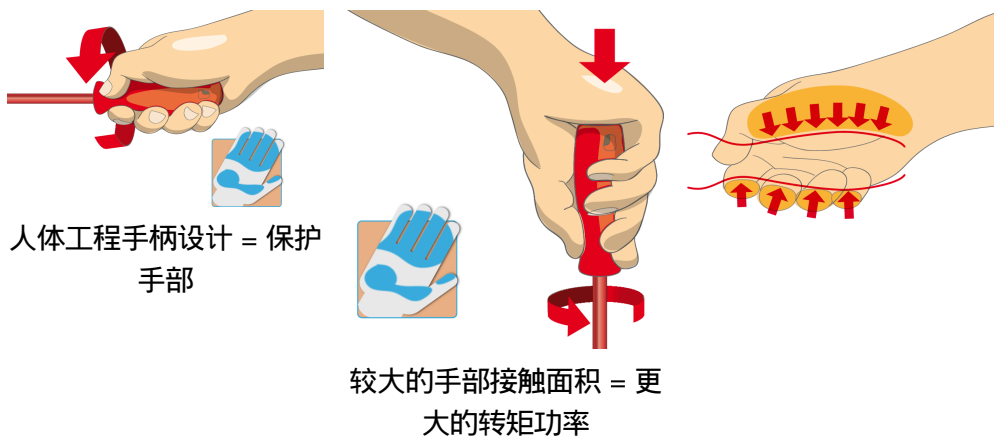

产品名称	SKU	文章	尺寸	数量
SOS工具托盘装VDE TBI绝缘一字螺丝刀套装	621800	964VDE8A	-	11
VDE TBI 绝缘一字螺丝刀		603VDE TBI	0.4 x 2.5x75, 0.5 x 3.0x100, 0.6 x 3.5x100, 0.8 x 4.0x100, 1.0 x 4.5x125, 1.0 x 5.5x125, 1.2 x 6.5x150, 1.2 x 8.0x175, 1.6 x 10.0x200	9
电笔220 - 250 V		630VDE	0.5 x 3.0x140, 0.6 x 3.5x180	2
964VDE8A的SOS工具托盘		VL964VDE8A	374x364x30	1

* Images of products are symbolic. All dimensions are in mm, and weight in grams. All listed dimensions may vary in tolerance.

用途 (pictures)

Safety tips

- VDE tools that have several parts, have to be assembled correctly before use.
- When working with VDE tools avoid contact with water.

- Don't use tools that shows sign of wear and have the second layer of plastic visible.