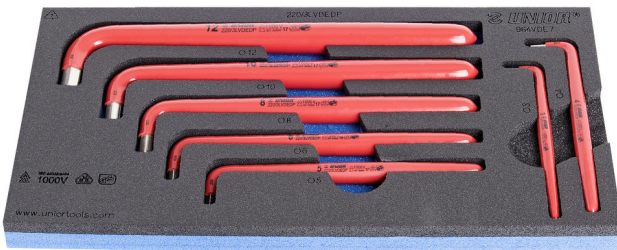

Set of insulated hexagon wrenches SOS tool tray

964VDE7

프로파일

제품 특징

- Tool tray dimension: 188 x 364 x 30 mm
- Compatible with drawers of Eurostyle, Eurovision, Euromotion, Europlus and Hercules (front drawers) line

세트 구성품:

- 7x insulated hex wrench (article 220/3LVDEDP) dim. 3, 4, 5, 6, 8, 10, 12

제품명

SKU

Article

직경

수량

제품명	SKU	Article	직경	수량
Set of insulated hexagon wrenches SOS tool tray	621798	964VDE7	3 - 12	7
Insulated hex wrench		220/3LVDEDP	3, 4, 5, 6, 8, 10, 12	7
SOS tool tray for 964VDE7		VL964VDE7	188x364x30	1

* Images of products are symbolic. All dimensions are in mm, and weight in grams. All listed dimensions may vary in tolerance.