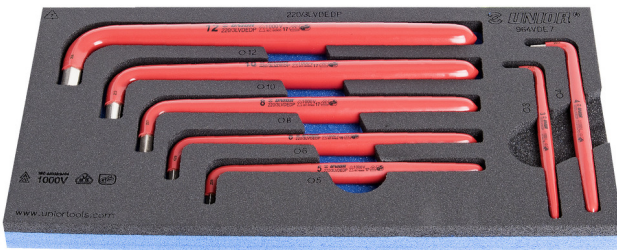

Set of insulated hexagon wrenches SOS tool tray

964VDE7

프로파일

제품 특징

- Tool tray dimension: 188 x 364 x 30 mm
- Compatible with drawers of Eurostyle, Eurovision, Euromotion, Europlus and Hercules (front drawers) line

세트 구성품:

- 7x insulated hex wrench (article 220/3LVDEDP) dim. 3, 4, 5, 6, 8, 10, 12

제품명

SKU

Article

직경

수량

제품명	SKU	Article	직경	수량
Set of insulated hexagon wrenches SOS tool tray	621798	964VDE7	3 - 12	7
Insulated hex wrench		220/3LVDEDP	3, 4, 5, 6, 8, 10, 12	7
SOS tool tray for 964VDE7		VL964VDE7	188x364x30	1

* Images of products are symbolic. All dimensions are in mm, and weight is in grams. All listed dimensions may vary in tolerance.