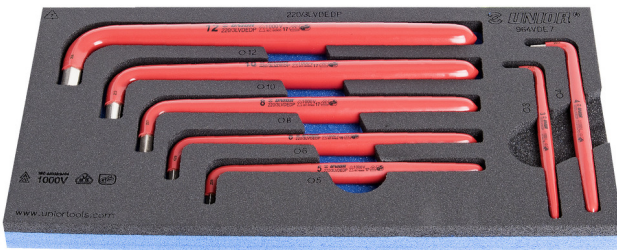

Set of insulated hexagon wrenches SOS tool tray

964VDE7

Profiles

Product features

- Tool tray dimension: 188 x 364 x 30 mm
- Compatible with drawers of Eurostyle, Eurovision, Euromotion, Europlus and Hercules (front drawers) line

Set includes:

- 7x insulated hex wrench (article 220/3LVDEDP) dim. 3, 4, 5, 6, 8, 10, 12

Product name

SKU

Article

Dimensions

Quantity

Product name	SKU	Article	Dimensions	Quantity
Set of insulated hexagon wrenches SOS tool tray	621798	964VDE7	3 - 12	7
Insulated hex wrench		220/3LVDEDP	3, 4, 5, 6, 8, 10, 12	7
SOS tool tray for 964VDE7		VL964VDE7	188x364x30	1

* Images of products are symbolic. All dimensions are in mm, and weight is in grams. All listed dimensions may vary in tolerance.