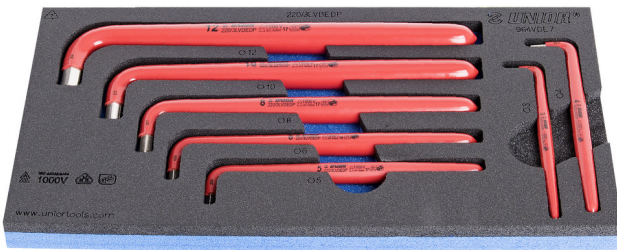

Set of insulated hexagon wrenches SOS tool tray

964VDE7

Profiles

Product features

- Tool tray dimension: 188 x 364 x 30 mm
- Compatible with drawers of Eurostyle, Eurovision, Euromotion, Europlus and Hercules (front drawers) line

Set includes:

- 7x insulated hex wrench (article 220/3LVDEDP) dim. 3, 4, 5, 6, 8, 10, 12

Product name

SKU

Article

Dimensions

Quantity

Product name	SKU	Article	Dimensions	Quantity
Set of insulated hexagon wrenches SOS tool tray	621798	964VDE7	3 - 12	7
Insulated hex wrench		220/3LVDEDP	3, 4, 5, 6, 8, 10, 12	7
SOS tool tray for 964VDE7		VL964VDE7	188x364x30	1

* Images of products are symbolic. All dimensions are in mm, and weight in grams. All listed dimensions may vary in tolerance.