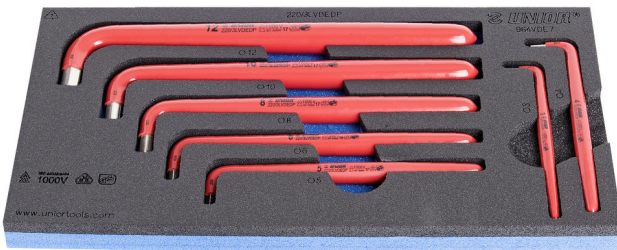

# Set of insulated hexagon wrenches SOS tool tray

964VDE7

## Product features

- Tool tray dimension: 188 x 364 x 30 mm
- Compatible with drawers of Eurostyle, Eurovision, Euromotion, Europlus and Hercules (front drawers) line

## Set includes:

- 7x insulated hex wrench (article 220/3LVDEDP) dim. 3, 4, 5, 6, 8, 10, 12

Product name

SKU

Article

Dimensions

Quantity

Product name	SKU	Article	Dimensions	Quantity
Set of insulated hexagon wrenches SOS tool tray	621798	964VDE7	3 - 12	7
Insulated hex wrench		220/3LVDEDP	3, 4, 5, 6, 8, 10, 12	7
SOS tool tray for 964VDE7		VL964VDE7	188x364x30	1