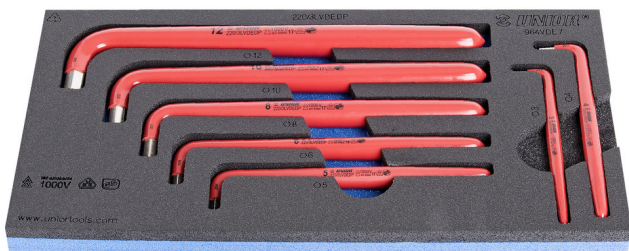

Set of insulated hexagon wrenches SOS tool tray

964VDE7

Profiles

Product features

- Tool tray dimension: 188 x 364 x 30 mm
- Compatible with drawers of Eurostyle, Eurovision, Europlus and Hercules (front drawers) line

Set includes:

- 7x insulated hex wrench (article 220/3LVDEDP) dim. 3, 4, 5, 6, 8, 10, 12

Product name	SKU	Article	Dimensions	Quantity
Set of insulated hexagon wrenches SOS tool tray	621798	964VDE7	3 - 12	7
Insulated hex wrench		220/3LVDEDP	3, 4, 5, 6, 8, 10, 12	7

Product name	SKU	Article	Dimensions	Quantity
--------------	-----	---------	------------	----------

SOS tool tray for 964VDE7		VL964VDE7	188x364x30	1
---------------------------	--	-----------	------------	---