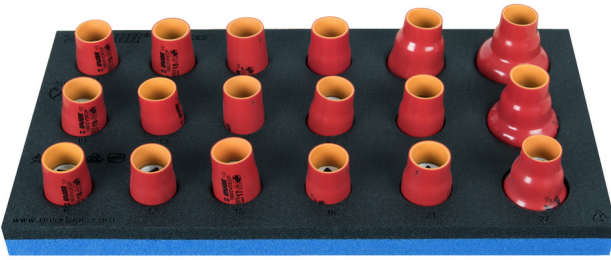

SOS alet tepsisinde izoleli lokma anahtar takımı 1/2"

964VDE5

Profiles

Product features

- Tool tray dimension: 188 x 364 x 30 mm
- Compatible with drawers of Eurostyle, Eurovision, Europlus and Hercules (front drawers) line

Set includes:

- 18x insulated socket 1/2", 6 point (article 190/2VDEDP) dim. 8, 10, 11, 12, 13, 14, 15, 16, 17, 18, 19, 20, 21, 22, 24, 27, 30, 32

Product name

SKU

Article

Dimensions

Quantity

Product name	SKU	Article	Dimensions	Quantity
SOS alet tepsisinde izoleli lokma anahtar takımı 1/2"	621790	964VDE5	8 - 32	18
izoleli lokma 1/2"		190/2VDEDP	8, 10, 11, 12, 13, 14, 15, 16, 17, 18, 19, 20, 21, 22, 24, 27, 30, 32	18
964VDE5 için SOS alet tepsisi		VL964VDE5	188x364x30	1

* Ürünlerin resimleri semboliktir. Bütün boyutlar mm ve ağırlık gram cinsindedir.