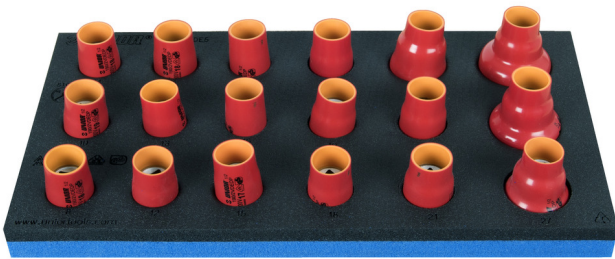

# Set of insulated socket wrenches 1/2" in SOS tool tray

964VDE5

## 제품 특징

- Tool tray dimension: 188 x 364 x 30 mm
- Compatible with drawers of Eurostyle, Eurovision, Europlus and Hercules (front drawers) line

## 세트 구성품:

- 18x insulated socket 1/2", 6 point (article 190/2VDEDP) dim. 8, 10, 11, 12, 13, 14, 15, 16, 17, 18, 19, 20, 21, 22, 24, 27, 30, 32

제품명

SKU

Article

직경

수량

제품명	SKU	Article	직경	수량
Set of insulated socket wrenches 1/2" in SOS tool tray	621790	964VDE5	8 - 32	18
Insulated socket 1/2", 6 point		190/2VDEDP	8, 10, 11, 12, 13, 14, 15, 16, 17, 18, 19, 20, 21, 22, 24, 27, 30, 32	18
SOS tool tray for 964VDE5		VL964VDE5	188x364x30	1