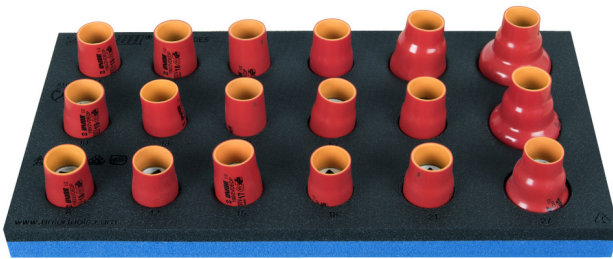

Set of insulated socket wrenches 1/2" in SOS tool tray

964VDE5

프로파일

제품 특징

- Tool tray dimension: 188 x 364 x 30 mm
- Compatible with drawers of Eurostyle, Eurovision, Euromotion, Europlus and Hercules (front drawers) line

세트 구성품:

- 18x insulated socket 1/2", 6 point (article 190/2VDEDP) dim. 8, 10, 11, 12, 13, 14, 15, 16, 17, 18, 19, 20, 21, 22, 24, 27, 30, 32

| 제품명 | SKU | Article | 직경 | 수량 |
|--------------------------------------------------------|-----------------------------------------------------------------------------------|------------|-----------------------------------------------------------------------|----|
| Set of insulated socket wrenches 1/2" in SOS tool tray | 621790 | 964VDE5 | 8 - 32 | 18 |
| Insulated socket 1/2", 6 point |  | 190/2VDEDP | 8, 10, 11, 12, 13, 14, 15, 16, 17, 18, 19, 20, 21, 22, 24, 27, 30, 32 | 18 |
| SOS tool tray for 964VDE5 | | VL964VDE5 | 188x364x30 | 1 |

* Images of products are symbolic. All dimensions are in mm, and weight in grams. All listed dimensions may vary in tolerance.