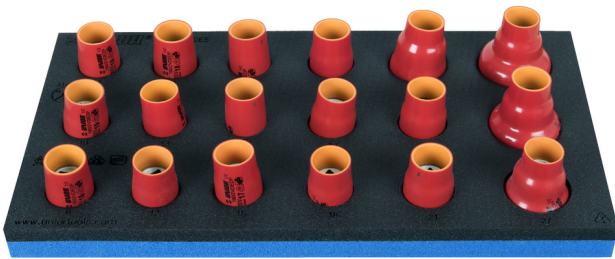

# Set of insulated socket wrenches 1/2" in SOS tool tray

964VDE5

## 제품 특징

- Tool tray dimension: 188 x 364 x 30 mm
- Compatible with drawers of Eurostyle, Eurovision, Euromotion, Europlus and Hercules (front drawers) line

## 세트 구성품:

- 18x insulated socket 1/2", 6 point (article 190/2VDEDP) dim. 8, 10, 11, 12, 13, 14, 15, 16, 17, 18, 19, 20, 21, 22, 24, 27, 30, 32

제품명	SKU	Article	직경	수량
Set of insulated socket wrenches 1/2" in SOS tool tray	621790	964VDE5	8 - 32	18
Insulated socket 1/2", 6 point		190/2VDEDP	8, 10, 11, 12, 13, 14, 15, 16, 17, 18, 19, 20, 21, 22, 24, 27, 30, 32	18
SOS tool tray for 964VDE5		VL964VDE5	188x364x30	1