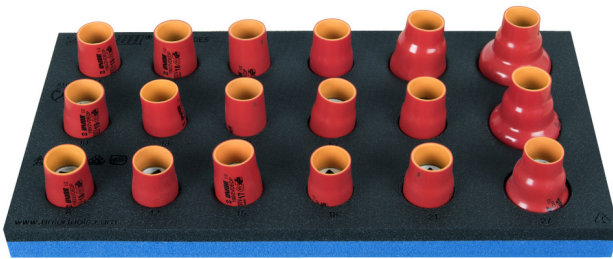

Set of insulated socket wrenches 1/2" in SOS tool tray

964VDE5

Profiles

Product features

- Tool tray dimension: 188 x 364 x 30 mm
- Compatible with drawers of Eurostyle, Eurovision, Euromotion, Europlus and Hercules (front drawers) line

Set includes:

- 18x insulated socket 1/2", 6 point (article 190/2VDEDP) dim. 8, 10, 11, 12, 13, 14, 15, 16, 17, 18, 19, 20, 21, 22, 24, 27, 30, 32

Product name

SKU

Article

Dimensions

Quantity

Product name	SKU	Article	Dimensions	Quantity
Set of insulated socket wrenches 1/2" in SOS tool tray	621790	964VDE5	8 - 32	18
Insulated socket 1/2", 6 point		190/2VDEDP	8, 10, 11, 12, 13, 14, 15, 16, 17, 18, 19, 20, 21, 22, 24, 27, 30, 32	18
SOS tool tray for 964VDE5		VL964VDE5	188x364x30	1

* Images of products are symbolic. All dimensions are in mm, and weight in grams. All listed dimensions may vary in tolerance.