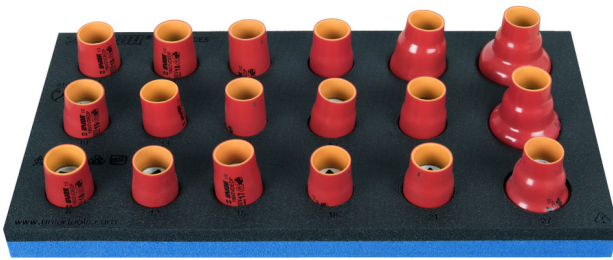

SOS工具托盘装1/2"绝缘套筒扳手套装

964VDE5

配置文件

产品属性

- Tool tray dimension: 188 x 364 x 30 mm
- Compatible with drawers of Eurostyle, Eurovision, Europlus and Hercules (front drawers) line

Set includes:

- 18x insulated socket 1/2", 6 point (article 190/2VDEDP) dim. 8, 10, 11, 12, 13, 14, 15, 16, 17, 18, 19, 20, 21, 22, 24, 27, 30, 32

产品名称	SKU	文章	尺寸	数量
SOS工具托盘装1/2"绝缘套筒扳手套装	621790	964VDE5	8 - 32	18

产品名称	SKU	文章	尺寸	数量
1/2"绝缘套筒		190/2VDEDP	8, 10, 11, 12, 13, 14, 15, 16, 17, 18, 19, 20, 21, 22, 24, 27, 30, 32	18
964VDE5的SOS工具托盘		VL964VDE5	188x364x30	1