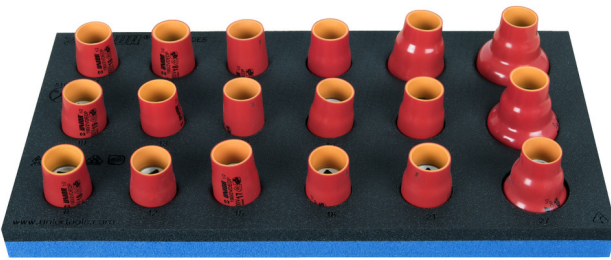

# SOS工具托盘装1/2"绝缘套筒扳手套装

964VDE5

## 产品属性

- Tool tray dimension: 188 x 364 x 30 mm
- Compatible with drawers of Eurostyle, Eurovision, Euromotion, Europlus and Hercules (front drawers) line

## Set includes:

- 18x insulated socket 1/2", 6 point (article 190/2VDEDP) dim. 8, 10, 11, 12, 13, 14, 15, 16, 17, 18, 19, 20, 21, 22, 24, 27, 30, 32

产品名称	SKU	文章	尺寸	数量
SOS工具托盘装1/2"绝缘套筒扳手套装	621790	964VDE5	8 - 32	18

产品名称	SKU	文章	尺寸	数量
1/2"绝缘套筒		190/2VDEDP	8, 10, 11, 12, 13, 14, 15, 16, 17, 18, 19, 20, 21, 22, 24, 27, 30, 32	18
964VDE5的SOS工具托盘		VL964VDE5	188x364x30	1

\* Images of products are symbolic. All dimensions are in mm, and weight in grams. All listed dimensions may vary in tolerance.