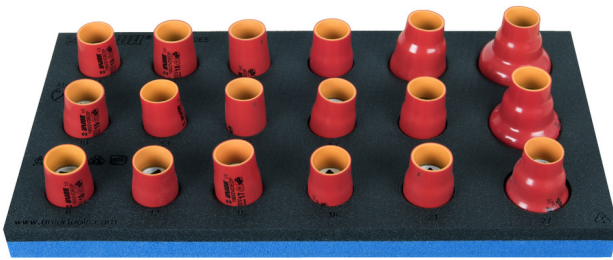

SOS工具托盘装1/2"绝缘套筒扳手套装

964VDE5

配置文件

产品属性

- Tool tray dimension: 188 x 364 x 30 mm
- Compatible with drawers of Eurostyle, Eurovision, Euromotion, Europlus and Hercules (front drawers) line

Set includes:

- 18x insulated socket 1/2", 6 point (article 190/2VDEDP) dim. 8, 10, 11, 12, 13, 14, 15, 16, 17, 18, 19, 20, 21, 22, 24, 27, 30, 32

产品名称	SKU	文章	尺寸	数量
SOS工具托盘装1/2"绝缘套筒扳手套装	621790	964VDE5	8 - 32	18

产品名称	SKU	文章	尺寸	数量
1/2"绝缘套筒		190/2VDEDP	8, 10, 11, 12, 13, 14, 15, 16, 17, 18, 19, 20, 21, 22, 24, 27, 30, 32	18
964VDE5的SOS工具托盘		VL964VDE5	188x364x30	1