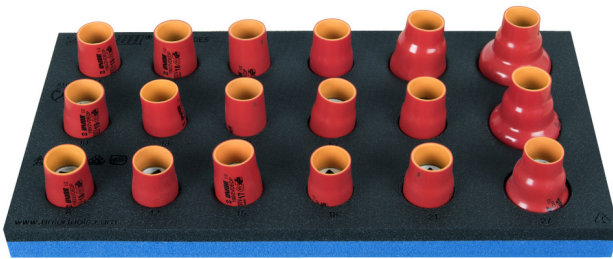

# Set of insulated socket wrenches 1/2" in SOS tool tray

964VDE5

## Product features

- Tool tray dimension: 188 x 364 x 30 mm
- Compatible with drawers of Eurostyle, Eurovision, Europlus and Hercules (front drawers) line

## Set includes:

- 18x insulated socket 1/2", 6 point (article 190/2VDEDP) dim. 8, 10, 11, 12, 13, 14, 15, 16, 17, 18, 19, 20, 21, 22, 24, 27, 30, 32

Product name

SKU

Article

Dimensions

Quantity

Product name	SKU	Article	Dimensions	Quantity
Set of insulated socket wrenches 1/2" in SOS tool tray	621790	964VDE5	8 - 32	18
Insulated socket 1/2", 6 point		190/2VDEDP	8, 10, 11, 12, 13, 14, 15, 16, 17, 18, 19, 20, 21, 22, 24, 27, 30, 32	18
SOS tool tray for 964VDE5		VL964VDE5	188x364x30	1