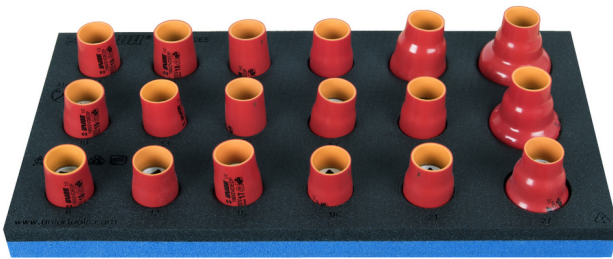

# Set of insulated socket wrenches 1/2" in SOS tool tray

964VDE5

## Product features

- Tool tray dimension: 188 x 364 x 30 mm
- Compatible with drawers of Eurostyle, Eurovision, Euromotion, Europlus and Hercules (front drawers) line

## Set includes:

- 18x insulated socket 1/2", 6 point (article 190/2VDEDP) dim. 8, 10, 11, 12, 13, 14, 15, 16, 17, 18, 19, 20, 21, 22, 24, 27, 30, 32

Product name

SKU

Article

Dimensions

Quantity

Product name	SKU	Article	Dimensions	Quantity
Set of insulated socket wrenches 1/2" in SOS tool tray	621790	964VDE5	8 - 32	18
Insulated socket 1/2", 6 point		190/2VDEDP	8, 10, 11, 12, 13, 14, 15, 16, 17, 18, 19, 20, 21, 22, 24, 27, 30, 32	18
SOS tool tray for 964VDE5		VL964VDE5	188x364x30	1