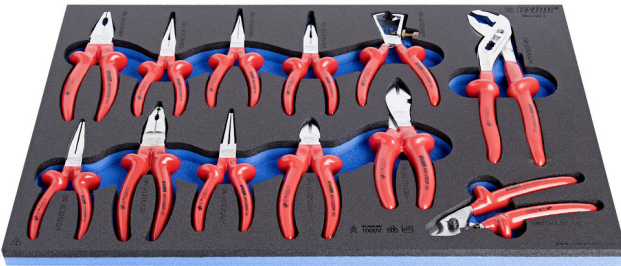

SOS alet tepsisinde izoleli pense takımı

964VDE3

Profiles

Product features

- Tool tray dimension: 564 x 364 x 30 mm
- Compatible with drawers of Eurostyle, Eurovision, Euromotion, Europlus and Hercules (front drawers) line

Set includes:

- 1x combination pliers (article 406/1VDEDP) dim. 180
- 1x linemen`s pliers (article 420/1VDEDP) dim. 180
- 1x waterpump box joint pliers (article 447/1VDEDP) dim. 240
- 1x diagonal cutting nippers (article 461/1VDEDP) dim. 160
- 1x heavy duty diagonal cutting nippers (article 466/1VDEDP) dim. 180
- 1x long flat nose pliers (article 472/1VDEDP) dim. 160
- 1x long round nose pliers (article 476/1VDEDP) dim. 160
- 1x wire stripping pliers (article 478/1VDEDP) dim. 160
- 1x long nose pliers with side cutter (article 506/1VDEDP) dim. 160
- 1x straight long nose pliers with side cutter and pipe grip (article 508/1VDEDP) dim. 170

- 1x long nose pliers with side cutter and pipe grip, bent (article 512/1VDEDP) dim. 170
- 1x cable shears (article 580/1VDEDP) dim. 170

Product name	SKU	Article	Dimensions	Quantity
SOS alet tepsisinde izoleli pense takımı	621786	964VDE3	-	11
Kombine penseler		406/1VDEDP	180	1
Hatçı penseleri		420/1VDEDP	180	1
yan keskiler		461/1VDEDP	160	1
Ağır hizmet tipi yan keskiler		466/1VDEDP	180	1
Uzun düz uçlu kargaburun penseler		472/1VDEDP	160	1
Uzun yuvarlak uçlu kargaburun penseler		476/1VDEDP	160	1
Kablo sıyırma penseleri		478/1VDEDP	160	1
Yan keskili kargaburun penseler		506/1VDEDP	160	1
Yan keskili ve boru ayarlı kargaburun penseler, düz		508/1VDEDP	170	1
Yan keskili ve boru ayarlı kargaburun penseler, eğri		512/1VDEDP	170	1
Kablo makasları		580/1VDEDP	170	1
964VDE3 için SOS alet tepsisi		VL964VDE3	564x364x30	1

* Ürünlerin resimleri semboliktir. Bütün boyutlar mm ve ağırlık gram cinsindedir.