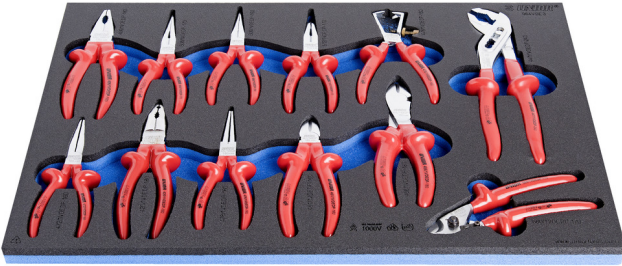

# SOS alet tepsisinde izoleli pense takımı

964VDE3

## Product features

- Tool tray dimension: 564 x 364 x 30 mm
- Compatible with drawers of Eurostyle, Eurovision, Euromotion, Europlus and Hercules (front drawers) line

## Set includes:

- 1x combination pliers (article 406/1VDEDP) dim. 180
- 1x linemen`s pliers (article 420/1VDEDP) dim. 180
- 1x waterpump box joint pliers (article 447/1VDEDP) dim. 240
- 1x diagonal cutting nippers (article 461/1VDEDP) dim. 160
- 1x heavy duty diagonal cutting nippers (article 466/1VDEDP) dim. 180
- 1x long flat nose pliers (article 472/1VDEDP) dim. 160
- 1x long round nose pliers (article 476/1VDEDP) dim. 160
- 1x wire stripping pliers (article 478/1VDEDP) dim. 160
- 1x long nose pliers with side cutter (article 506/1VDEDP) dim. 160
- 1x straight long nose pliers with side cutter and pipe grip (article 508/1VDEDP) dim. 170

- 1x long nose pliers with side cutter and pipe grip, bent (article 512/1VDEDP) dim. 170
- 1x cable shears (article 580/1VDEDP) dim. 170

940E  
940EV  
920PLUS

3/3

564 x 364 x 30

Product name	SKU	Article	Dimensions	Quantity
SOS alet tepsisinde izoleli pense takımı	621786	964VDE3	-	11
Kombine penseler		406/1VDEDP	180	1
Hatçı penseleri		420/1VDEDP	180	1
yan keskiler		461/1VDEDP	160	1
Ağır hizmet tipi yan keskiler		466/1VDEDP	180	1
Uzun düz uçlu kargaburun penseler		472/1VDEDP	160	1
Uzun yuvarlak uçlu kargaburun penseler		476/1VDEDP	160	1
Kablo sıyırma penseleri		478/1VDEDP	160	1
Yan keskili kargaburun penseler		506/1VDEDP	160	1
Yan keskili ve boru ayarlı kargaburun penseler, düz		508/1VDEDP	170	1
Yan keskili ve boru ayarlı kargaburun penseler, eğri		512/1VDEDP	170	1
Kablo makasları		580/1VDEDP	170	1
964VDE3 için SOS alet tepsisi		VL964VDE3	564x364x30	1