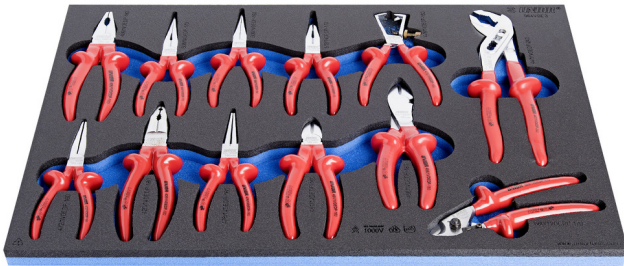

# SOS工具托盘装绝缘钳子套装

964VDE3

## 产品属性

- Tool tray dimension: 564 x 364 x 30 mm
- Compatible with drawers of Eurostyle, Eurovision, Euromotion, Europlus and Hercules (front drawers) line

## Set includes:

- 1x combination pliers (article 406/1VDEDP) dim. 180
- 1x linemen`s pliers (article 420/1VDEDP) dim. 180
- 1x waterpump box joint pliers (article 447/1VDEDP) dim. 240
- 1x diagonal cutting nippers (article 461/1VDEDP) dim. 160
- 1x heavy duty diagonal cutting nippers (article 466/1VDEDP) dim. 180
- 1x long flat nose pliers (article 472/1VDEDP) dim. 160
- 1x long round nose pliers (article 476/1VDEDP) dim. 160
- 1x wire stripping pliers (article 478/1VDEDP) dim. 160
- 1x long nose pliers with side cutter (article 506/1VDEDP) dim. 160
- 1x straight long nose pliers with side cutter and pipe grip (article 508/1VDEDP) dim. 170

- 1x long nose pliers with side cutter and pipe grip, bent (article 512/1VDEDP) dim. 170
- 1x cable shears (article 580/1VDEDP) dim. 170

产品名称	SKU	文章	尺寸	数量
SOS工具托盘装绝缘钳子套装	621786	964VDE3	-	11
钢丝钳		406/1VDEDP	180	1
电工钳		420/1VDEDP	180	1
斜嘴钳		461/1VDEDP	160	1
重型斜嘴钳		466/1VDEDP	180	1
尖嘴钳		472/1VDEDP	160	1
圆嘴钳		476/1VDEDP	160	1
剥线钳		478/1VDEDP	160	1
直尖嘴钳，带剪切功能		506/1VDEDP	160	1
直尖嘴钳，带剪切和夹管功能		508/1VDEDP	170	1
弯曲尖嘴钳，带剪切和夹管功能		512/1VDEDP	170	1
电缆剪		580/1VDEDP	170	1
964VDE3的SOS工具托盘		VL964VDE3	564x364x30	1