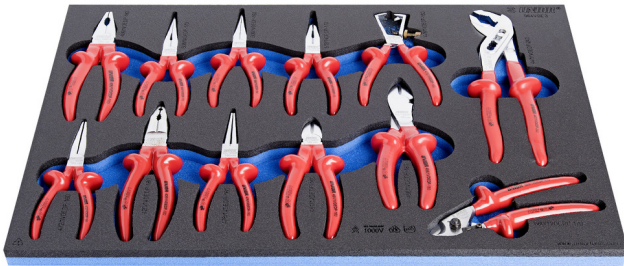

Set of insulated pliers in SOS tool tray

964VDE3

Profiles

Product features

- Tool tray dimension: 564 x 364 x 30 mm
- Compatible with drawers of Eurostyle, Eurovision, Euromotion, Europlus and Hercules (front drawers) line

Set includes:

- 1x combination pliers (article 406/1VDEDP) dim. 180
- 1x linemen`s pliers (article 420/1VDEDP) dim. 180
- 1x waterpump box joint pliers (article 447/1VDEDP) dim. 240
- 1x diagonal cutting nippers (article 461/1VDEDP) dim. 160
- 1x heavy duty diagonal cutting nippers (article 466/1VDEDP) dim. 180
- 1x long flat nose pliers (article 472/1VDEDP) dim. 160
- 1x long round nose pliers (article 476/1VDEDP) dim. 160
- 1x wire stripping pliers (article 478/1VDEDP) dim. 160
- 1x long nose pliers with side cutter (article 506/1VDEDP) dim. 160
- 1x straight long nose pliers with side cutter and pipe grip (article 508/1VDEDP) dim. 170

- 1x long nose pliers with side cutter and pipe grip, bent (article 512/1VDEDP) dim. 170
- 1x cable shears (article 580/1VDEDP) dim. 170

Product name	SKU	Article	Dimensions	Quantity
Set of insulated pliers in SOS tool tray	621786	964VDE3	-	11
Combination pliers		406/1VDEDP	180	1
Linemen`s pliers		420/1VDEDP	180	1
Diagonal cutting nippers		461/1VDEDP	160	1
Heavy duty diagonal cutting nippers		466/1VDEDP	180	1
Long flat nose pliers		472/1VDEDP	160	1
Long round nose pliers		476/1VDEDP	160	1
Wire stripping pliers		478/1VDEDP	160	1
Long nose pliers with side cutter		506/1VDEDP	160	1
Long nose pliers with side cutter and pipe grip, straight		508/1VDEDP	170	1
Long nose pliers with side cutter and pipe grip, bent		512/1VDEDP	170	1
Cable shears		580/1VDEDP	170	1
SOS tool tray for 964VDE3		VL964VDE3	564x364x30	1