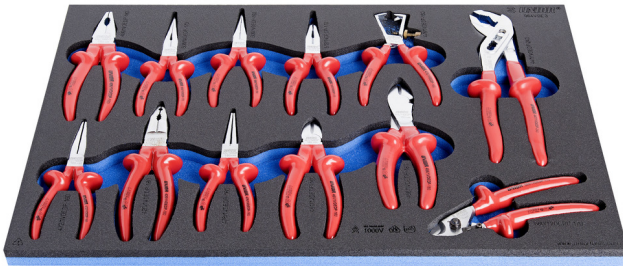

Set of insulated pliers in SOS tool tray

964VDE3

Profiles

Product features

- Tool tray dimension: 564 x 364 x 30 mm
- Compatible with drawers of Eurostyle, Eurovision, Euromotion, Europlus and Hercules (front drawers) line

Set includes:

- 1x combination pliers (article 406/1VDEDP) dim. 180
- 1x linemen`s pliers (article 420/1VDEDP) dim. 180
- 1x waterpump box joint pliers (article 447/1VDEDP) dim. 240
- 1x diagonal cutting nippers (article 461/1VDEDP) dim. 160
- 1x heavy duty diagonal cutting nippers (article 466/1VDEDP) dim. 180
- 1x long flat nose pliers (article 472/1VDEDP) dim. 160
- 1x long round nose pliers (article 476/1VDEDP) dim. 160
- 1x wire stripping pliers (article 478/1VDEDP) dim. 160
- 1x long nose pliers with side cutter (article 506/1VDEDP) dim. 160
- 1x straight long nose pliers with side cutter and pipe grip (article 508/1VDEDP) dim. 170

- 1x long nose pliers with side cutter and pipe grip, bent (article 512/1VDEDP) dim. 170
- 1x cable shears (article 580/1VDEDP) dim. 170

Product name	SKU	Article	Dimensions	Quantity
Set of insulated pliers in SOS tool tray	621786	964VDE3	-	11
Combination pliers		406/1VDEDP	180	1
Linemen`s pliers		420/1VDEDP	180	1
Diagonal cutting nippers		461/1VDEDP	160	1
Heavy duty diagonal cutting nippers		466/1VDEDP	180	1
Long flat nose pliers		472/1VDEDP	160	1
Long round nose pliers		476/1VDEDP	160	1
Wire stripping pliers		478/1VDEDP	160	1
Long nose pliers with side cutter		506/1VDEDP	160	1
Long nose pliers with side cutter and pipe grip, straight		508/1VDEDP	170	1
Long nose pliers with side cutter and pipe grip, bent		512/1VDEDP	170	1
Cable shears		580/1VDEDP	170	1
SOS tool tray for 964VDE3		VL964VDE3	564x364x30	1