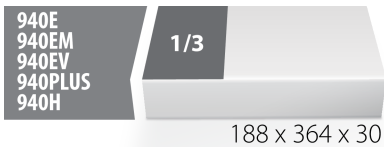

## 프로파일

188 x 364 x 30

Barcode	L	B	H	Weight
621801	188	364	30	56

\* Images of products are symbolic. All dimensions are in mm, and weight is in grams. All listed dimensions may vary in tolerance.